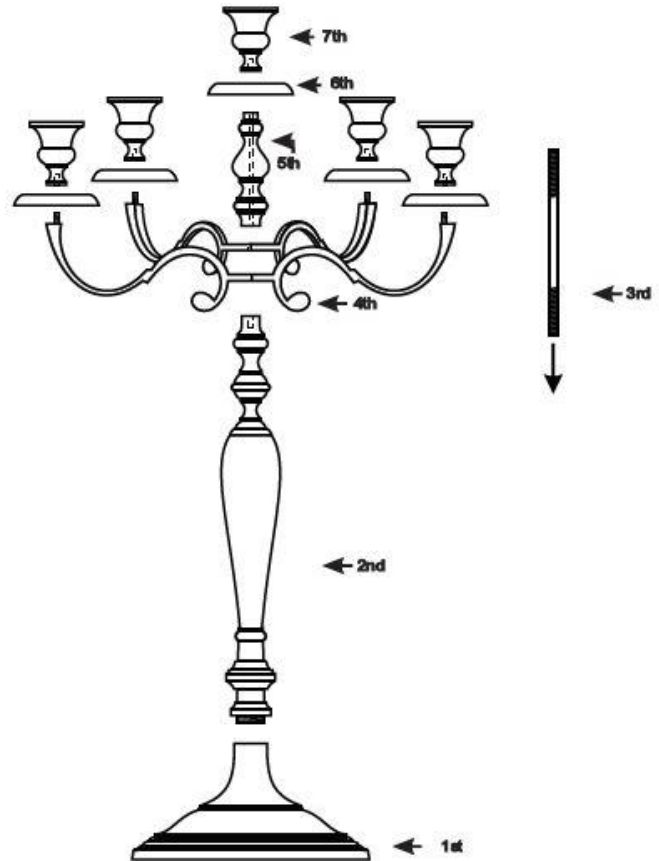

# 52311 - Candle Holder Gold

**KARE**  
DESIGN

|   |      |   |      |   |      |   |      |
|---|------|---|------|---|------|---|------|
| 1 | 1 Pc | 2 | 1 Pc | 3 | 1 Pc | 4 | 2 Pc |
|   |      |   |      |   |      |   |      |
| 5 | 1 Pc | 6 | 1 Pc | 7 | 1 Pc |   |      |
|   |      |   |      |   |      |   |      |