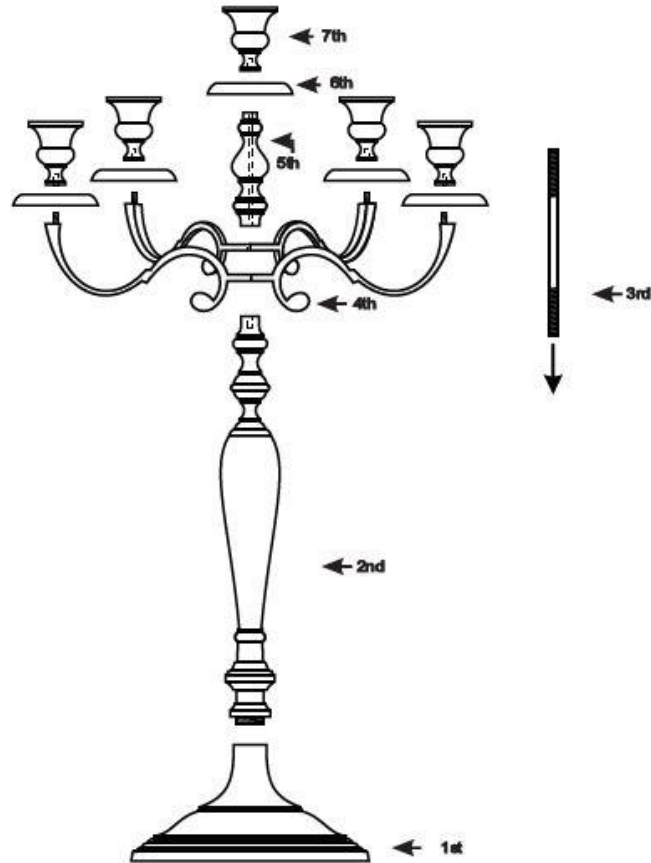

52312 - Candle Holder Silver

KARE
DESIGN

1 1 Pc	2 1 Pc	3 1 Pc	4 2 Pc
5 1 Pc	6 1 Pc	7 1 Pc	