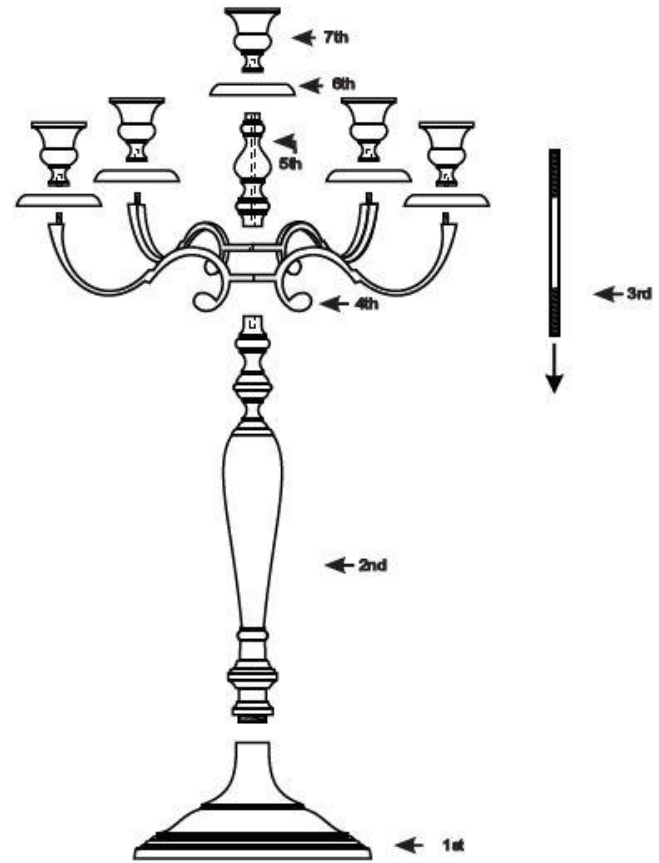

52313 - Candle Holder Black

KARE
DESIGN

1	1 Pc	2	1 Pc	3	1 Pc	4	2 Pc
							
5	1 Pc	6	1 Pc	7	1 Pc		
