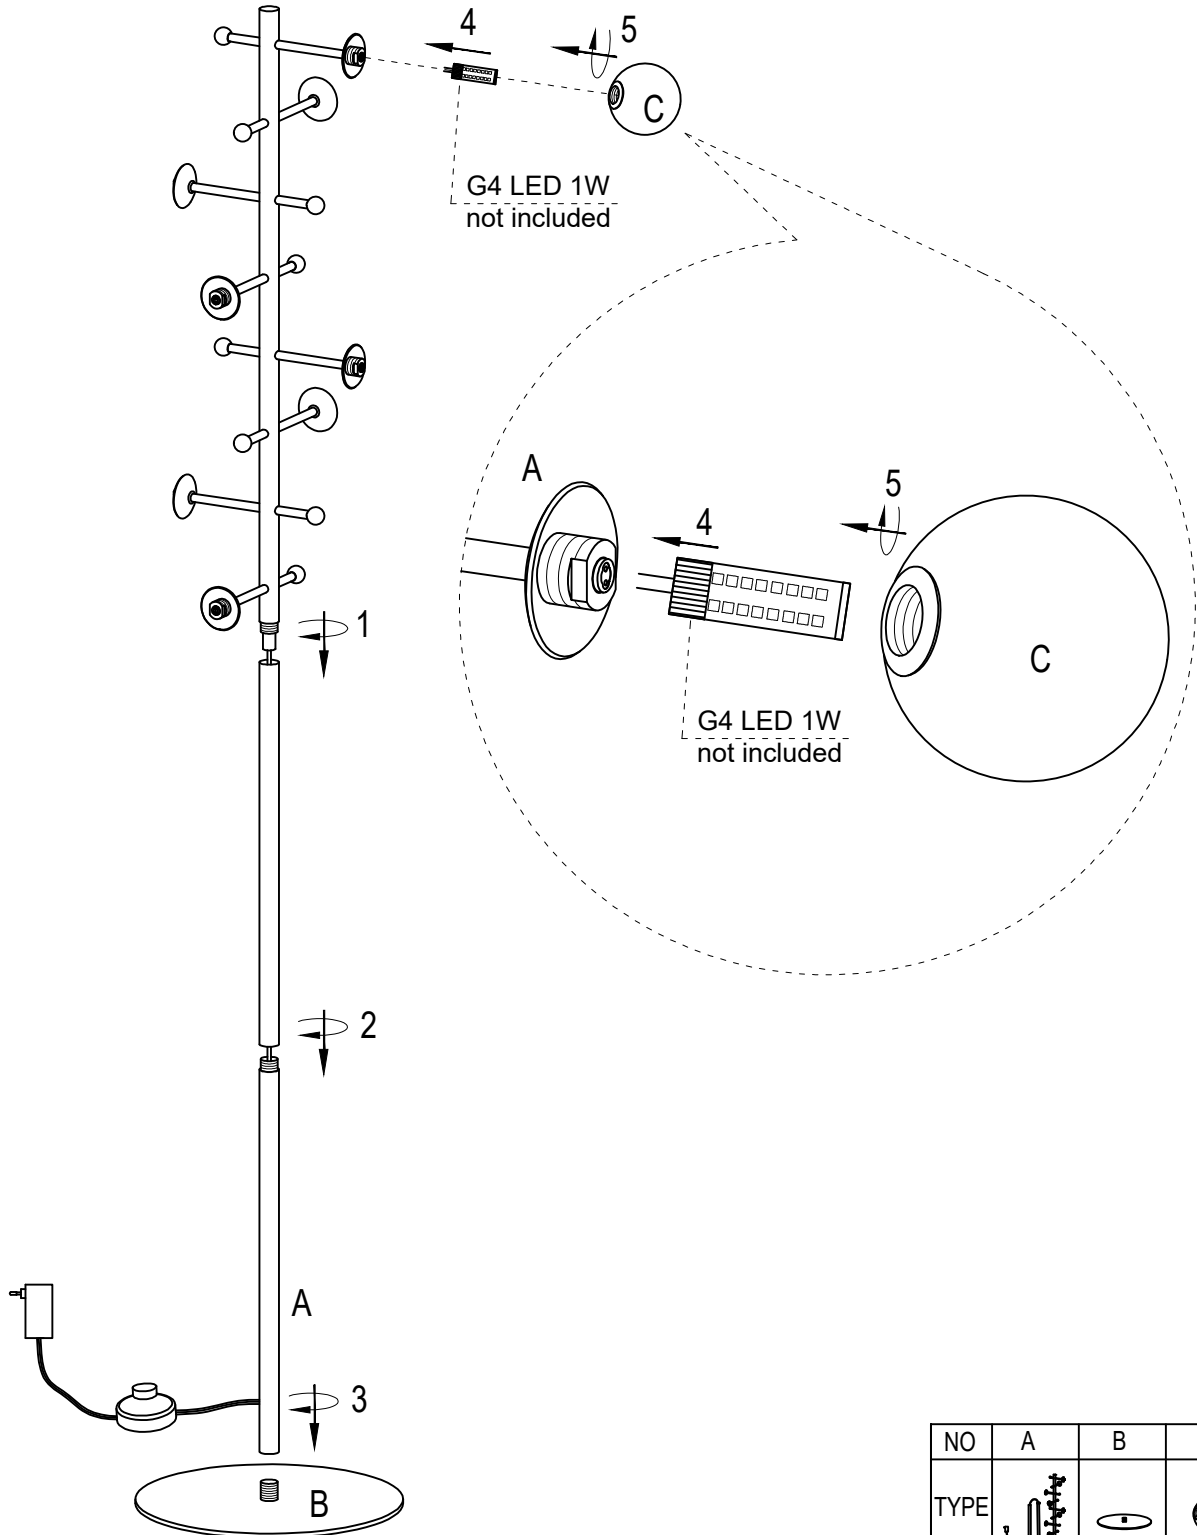

52470 Floor Lamp Trapez

NO	A	B	C
TYPE			
QTY	1 PC	1 PC	8 PCS