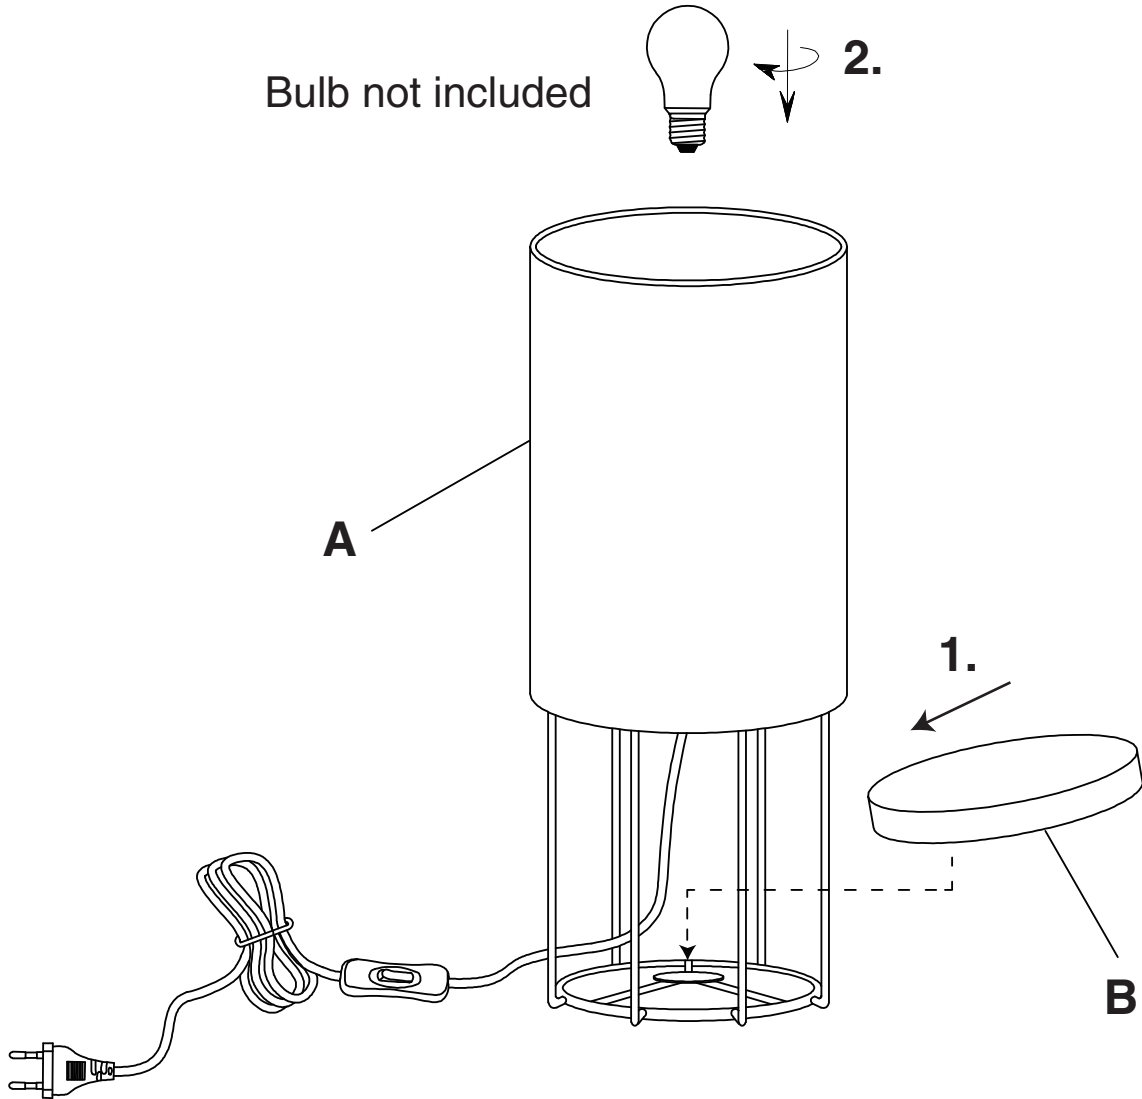

52478
Floor Lamp Cafeteria Lounge
Rose 40 cm

52479
Floor Lamp Cafeteria Lounge
Beige 40 cm

NO	A	B
TYPE		
QTY	1 pcs	1 pcs