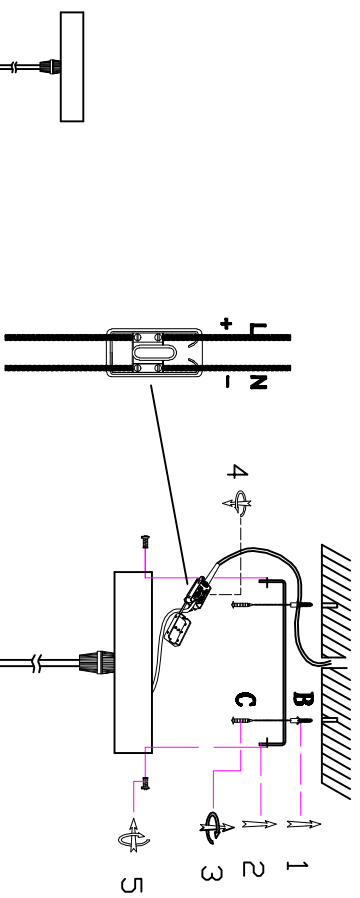

KAREN DESIGN

52507 Pendant Lamp
Goblet Colore Ø45cm

A

Bulb not included
 6

NO	A	B	C			
TYPE						
QTY	1pcs	2pcs	2pcs			