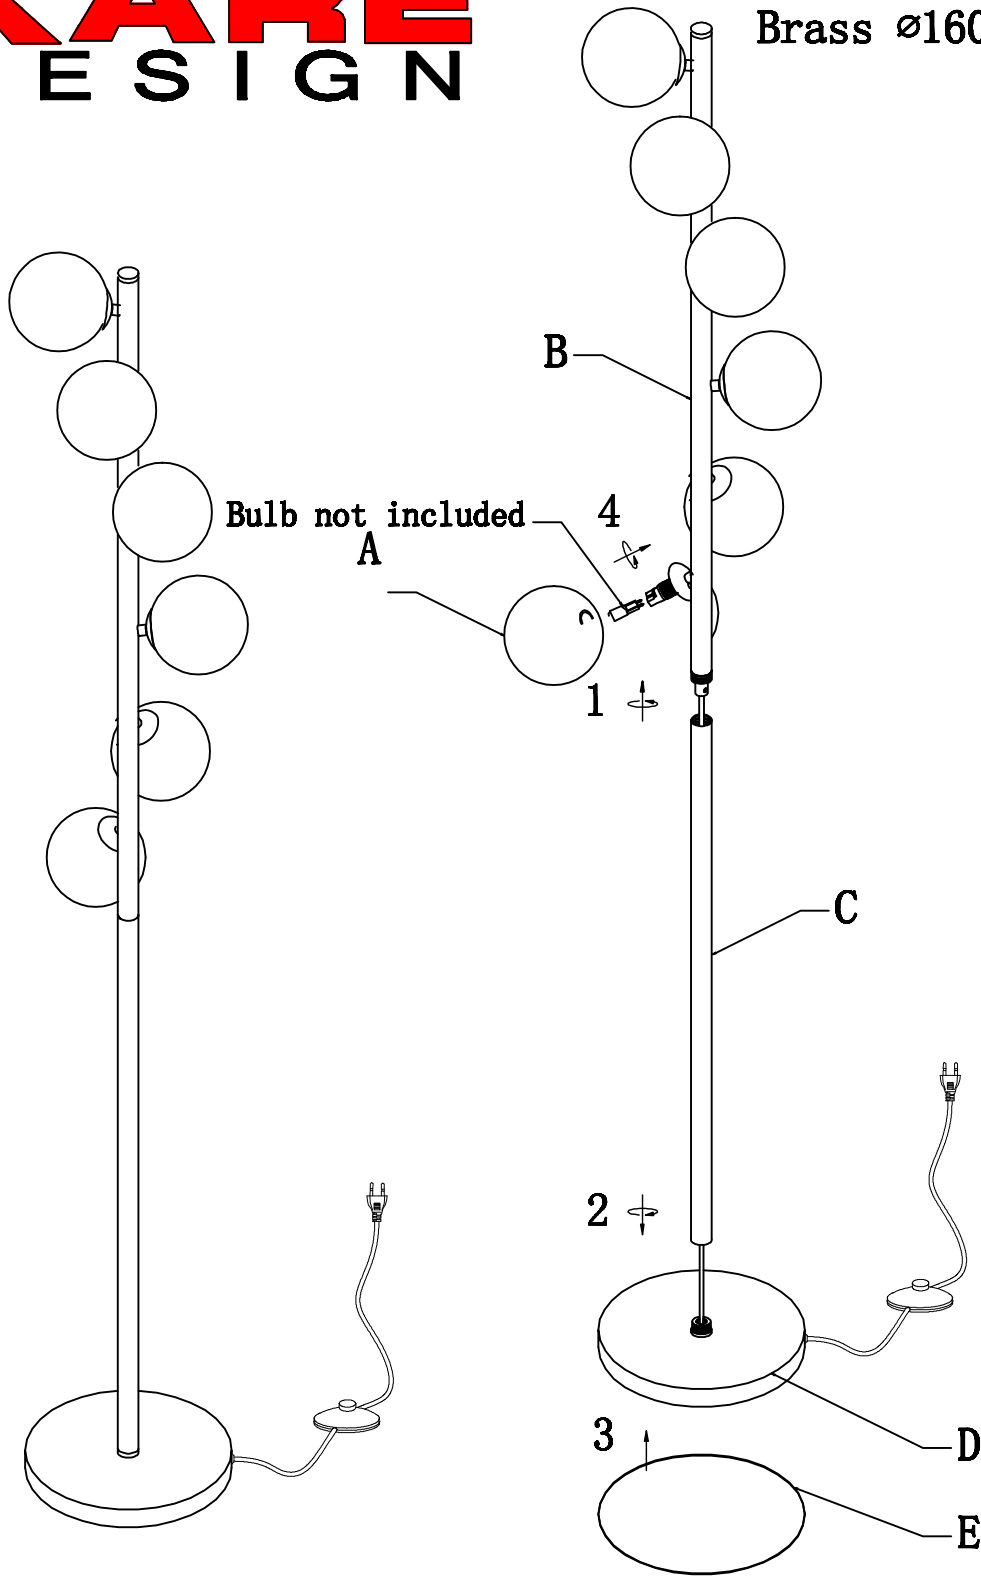

KARE DESIGN

52509 Floor Lamp Scal Balls
Brass \varnothing 160cm

NO	A	B	C	D	E	F
TYPE						
QTY	6pcs	1pcs	1pcs	1pcs	1pcs	1pcs