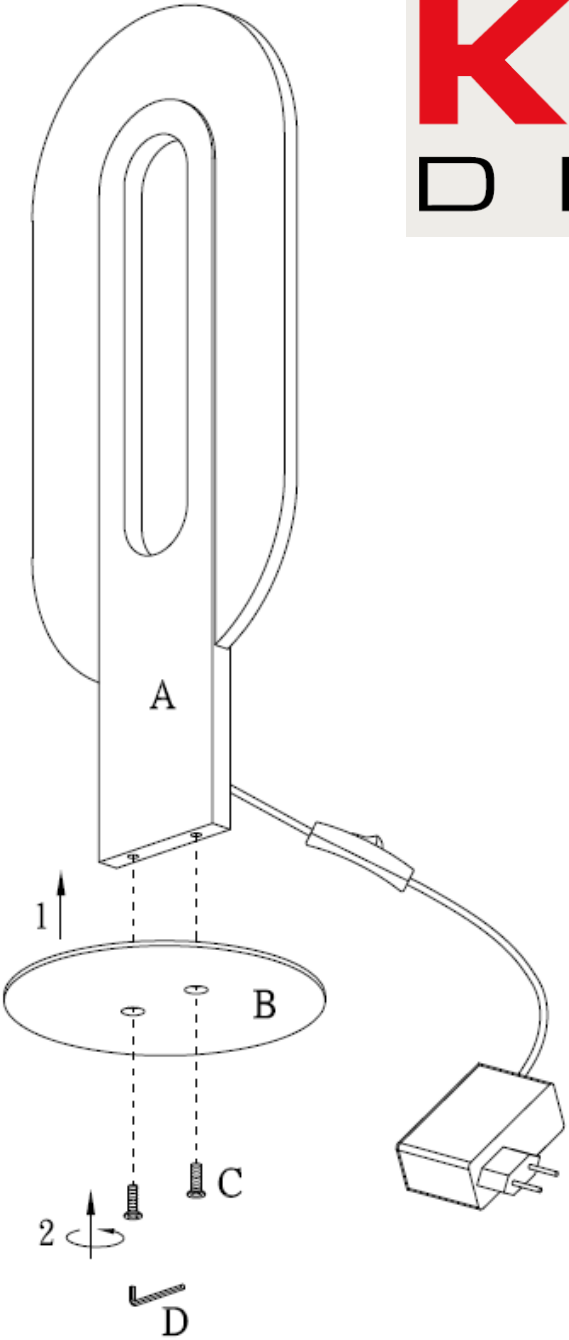

52526 Tischleuchte Aura

NO	A	B	C	D
TYPE				
QTY	1 PC	1 PC	2 PCS	1 PC

52526 Tischleuchte Aura

KARE
DESIGN

DE – Entsorgungshinweis

EN – disposal instructions

FR – instructions d'élimination

ES – instrucciones de eliminación

52526 Tischleuchte Aura

370 Lumen
Warm white/3000K

Safety Class: II
220V-240V
Lifetime: 30000h

4 Watt
CRI: > 80
Working temp: -20°C to 40°C

Non - Dimmable
Mercury - free: 0.0 MGT

Size:L40*W18*D18 cm

The ENERGY label features the European Union flag logo and the word 'ENERGY' in blue with a lightning bolt. Below it, 'Kare Design' and '52526' are printed. A vertical scale of energy efficiency classes from A to G is shown, with A being green and G being red. Class F is highlighted with a black arrow pointing left. At the bottom, '4 kWh/1000h' is printed next to a QR code and the date '2019/2015'.