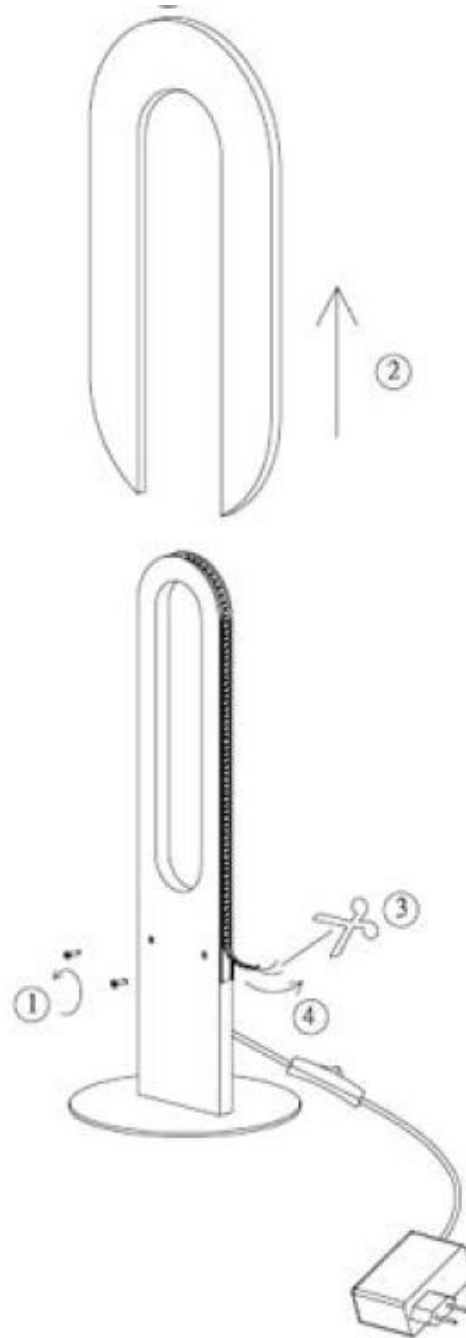

52526 Tischleuchte Aura

NO	A	B	C	D
TYPE				
QTY	1 PC	1 PC	2 PCS	1 PC

52526 Tischleuchte Aura

KARE
DESIGN

DE – Entsorgungshinweis

EN – disposal instructions

FR – instructions d'élimination

ES – instrucciones de eliminación

52526 Tischleuchte Aura

370 Lumen
Warm white/3000K

Safety Class: II
220V-240V
Lifetime: 30000h

4 Watt
CRI: > 80
Working temp: -20°C to 40°C

Non - Dimmable
Mercury - free: 0.0 MGT

Size:L40*W18*D18 cm

The ENERGY label features the European Union flag logo and the word 'ENERGY' in blue with a lightning bolt. Below it, 'Kare Design' and '52526' are printed. A vertical scale of energy efficiency classes from A to G is shown, with A being green and G being red. Class F is highlighted with a black arrow pointing left. At the bottom, '4 kWh/1000h' is printed next to a QR code and the date '2019/2015'.