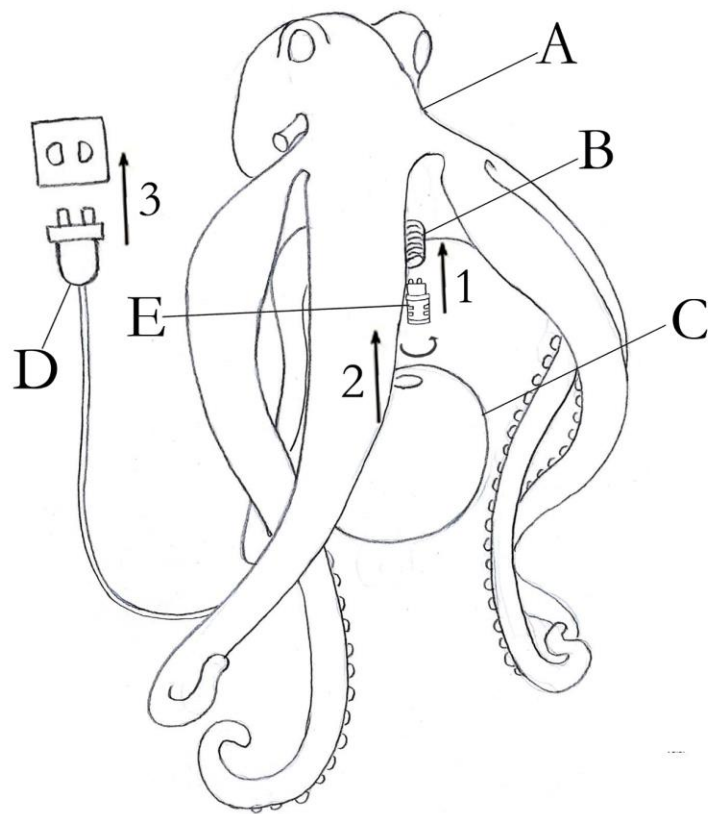

**KARE**  
DESIGN

52701 Table Lamp Animal  
Octopus 34cm

| NO   | A   | B   | C   | D   | E  |
|------|---|---|---|---|--|
| TYPE |  |  |  |  |  G9 |
| QTY  | 1pcs  | 1pcs  | 1pcs  | 1pcs  | Not included   |