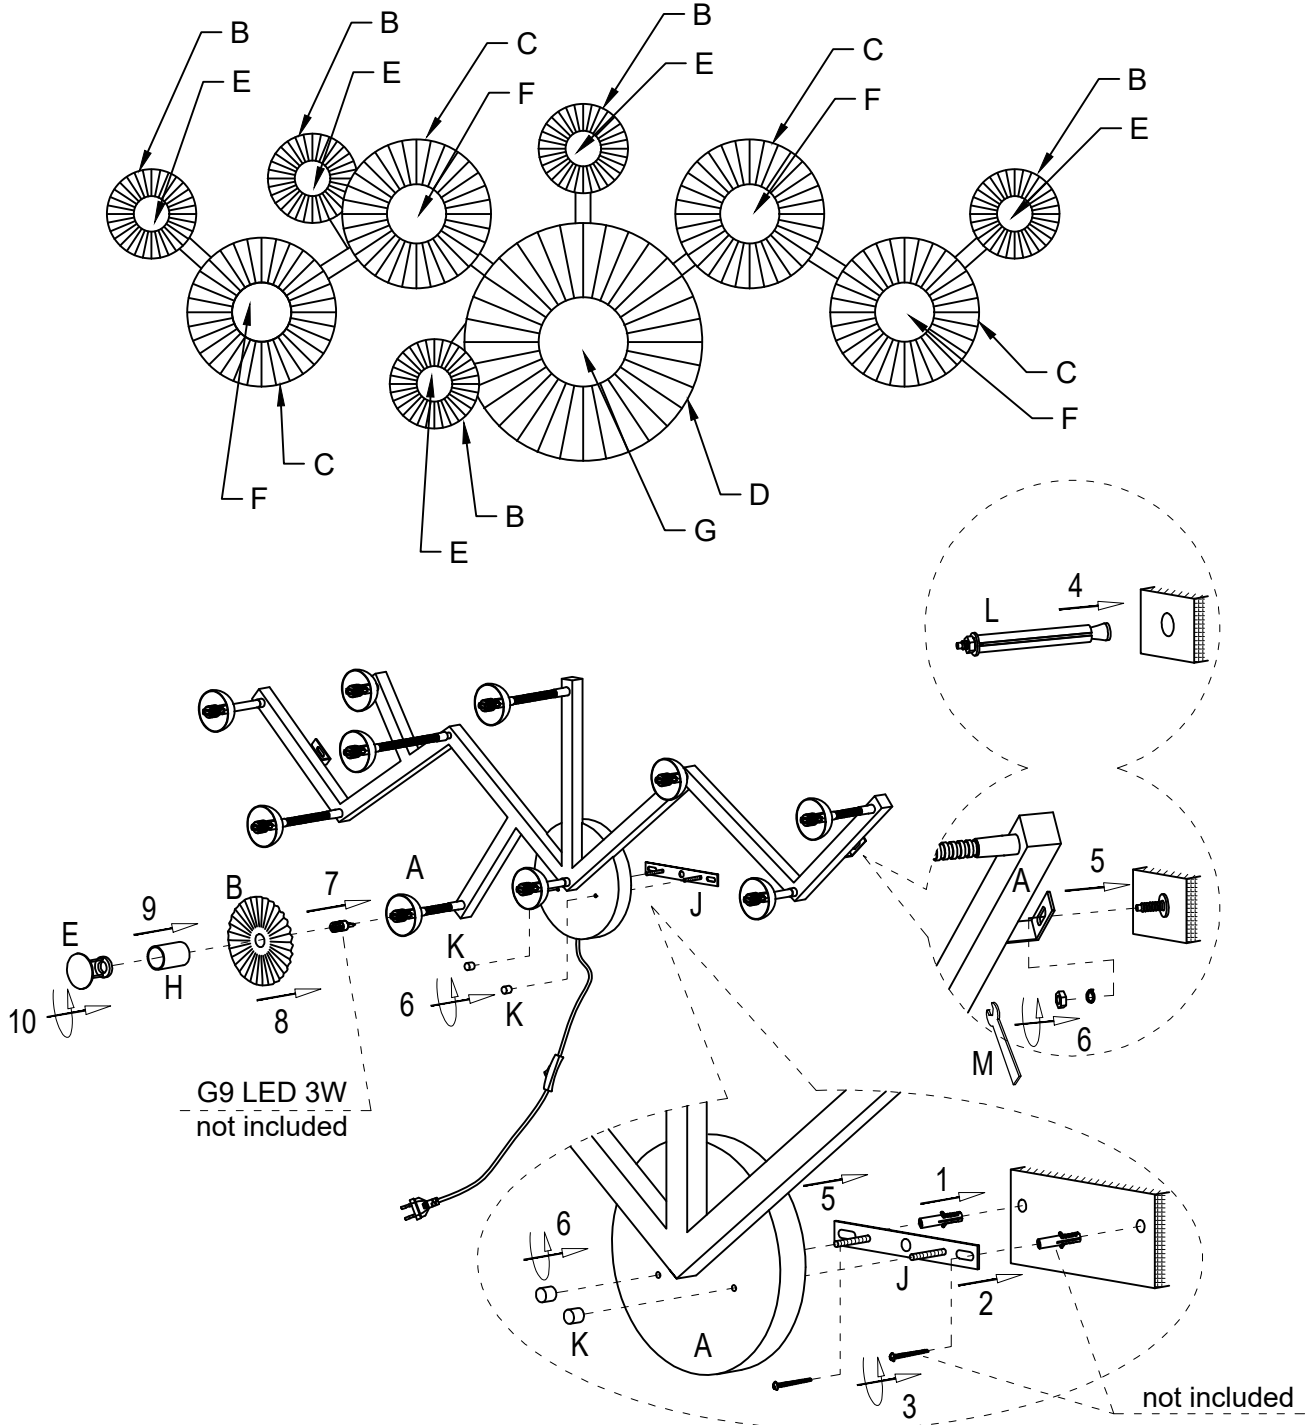

52928 Wall Lamp Soles 160x160cm

| NO | A | B | C | D | E | F | G | H | J | K | L | M |
|------|------|-------|-------|------|-------|-------|------|--------|------|-------|-------|------|
| TYPE | | | | | | | | | | | | |
| QTY | 1 PC | 5 PCS | 4 PCS | 1 PC | 5 PCS | 4 PCS | 1 PC | 10 PCS | 1 PC | 2 PCS | 2 PCS | 1 PC |