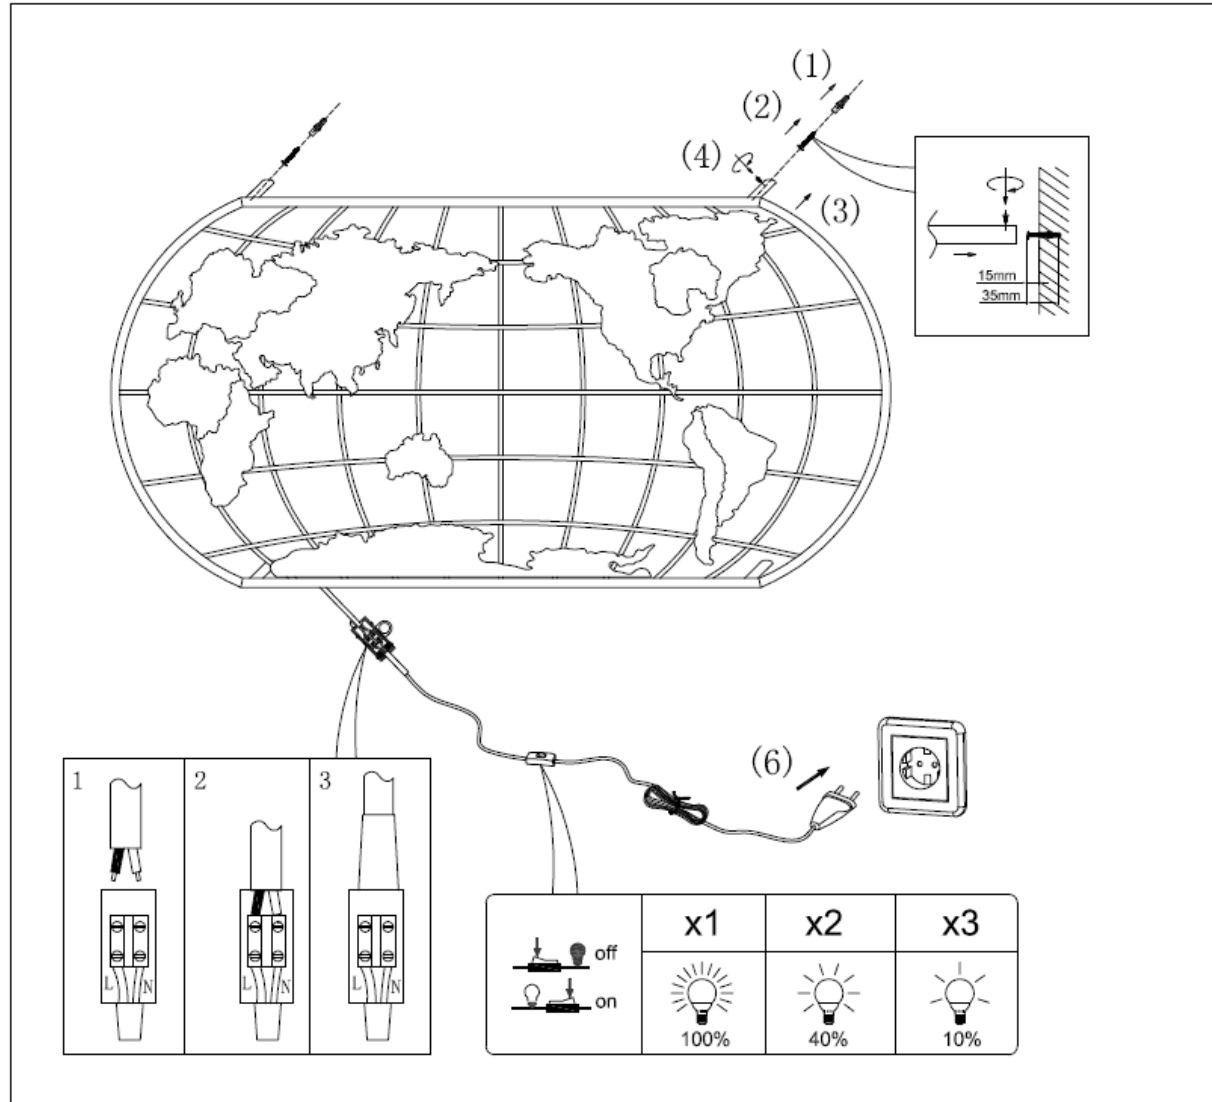

53291 Wandleuchte Earth Grid 120x60cm

<p>(1) x4</p>  <p>dowels not included</p>	<p>(2) x4</p>  <p>dowels not included</p>
<p>(4) x4</p> 	
<p>(3) x1</p> 	

53291 Wandleuchte Earth Grid 120x60cm

KARE
DESIGN

DE – Entsorgungshinweis
EN – disposal instructions
FR – instructions d'élimination
ES – instrucciones de eliminación

53291 Wandleuchte Earth Grid 120x60cm

6800 Lumen
Warm white/3000K

Safety Class: II
220V-240V
Lifetime: 20000h

61 Watt
CRI: > 80
Working temp: -20°C to 40°C

Dimmable
Mercury - free: 0.0 MGT

Size:L60*W120*D7,5 cm

Kare Design

53291

61
kWh/1000h

2019/2015