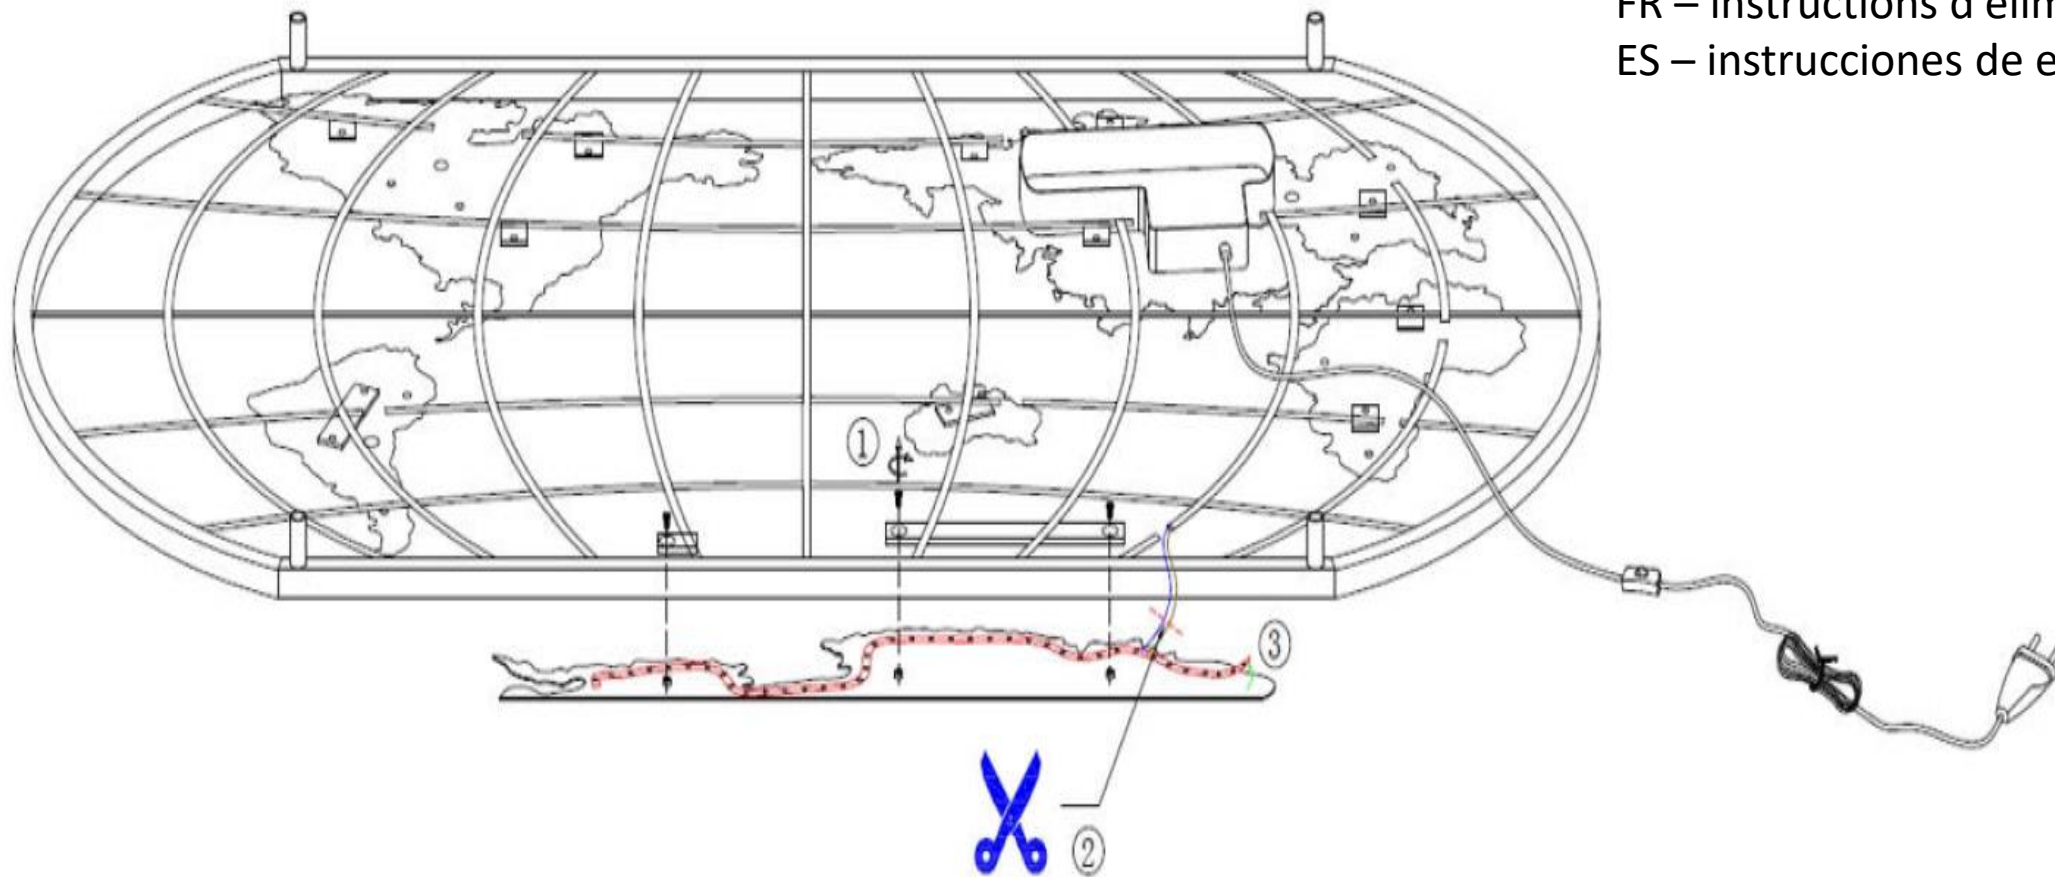

53291 Wandleuchte Earth Grid 120x60cm

<p>(1) x4</p>  <p>dowels not included</p>	<p>(2) x4</p>  <p>dowels not included</p>
<p>(4) x4</p> 	
<p>(3) x1</p> 	

53291 Wandleuchte Earth Grid 120x60cm

KARE
DESIGN

DE – Entsorgungshinweis
EN – disposal instructions
FR – instructions d'élimination
ES – instrucciones de eliminación

53291 Wandleuchte Earth Grid 120x60cm

6800 Lumen
Warm white/3000K

Safety Class: II
220V-240V
Lifetime: 20000h

61 Watt
CRI: > 80
Working temp: -20°C to 40°C

Dimmable
Mercury - free: 0.0 MGT

Size:L60*W120*D7,5 cm

Kare Design

53291

61
kWh/1000h

2019/2015