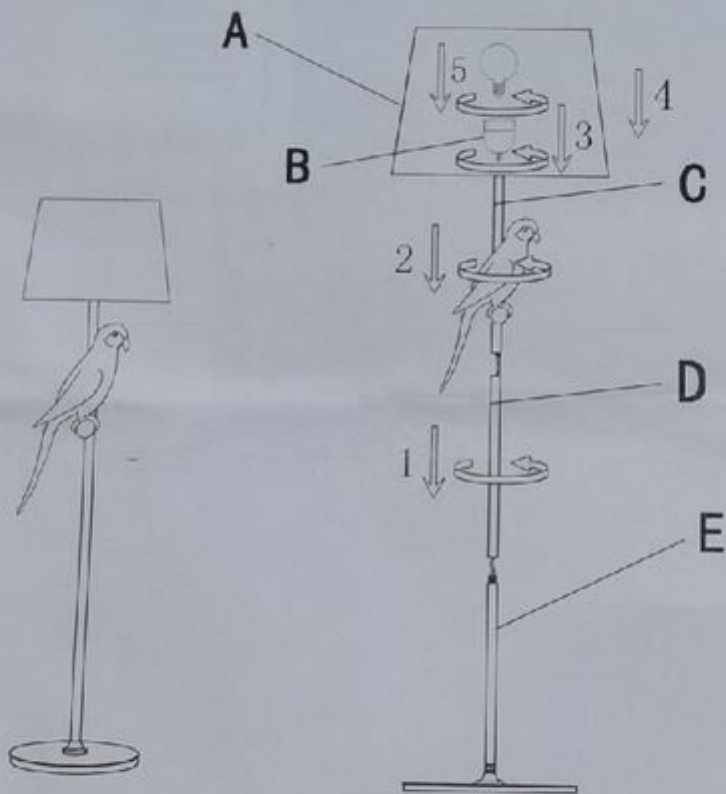

KARE

DESIGN

53445 Floor Lamp Animal
Parrot Gold 176cm

NO	A	B	C	D	E
TYPE					
QTY	1pcs	1pcs	1pcs	1pcs	1pcs