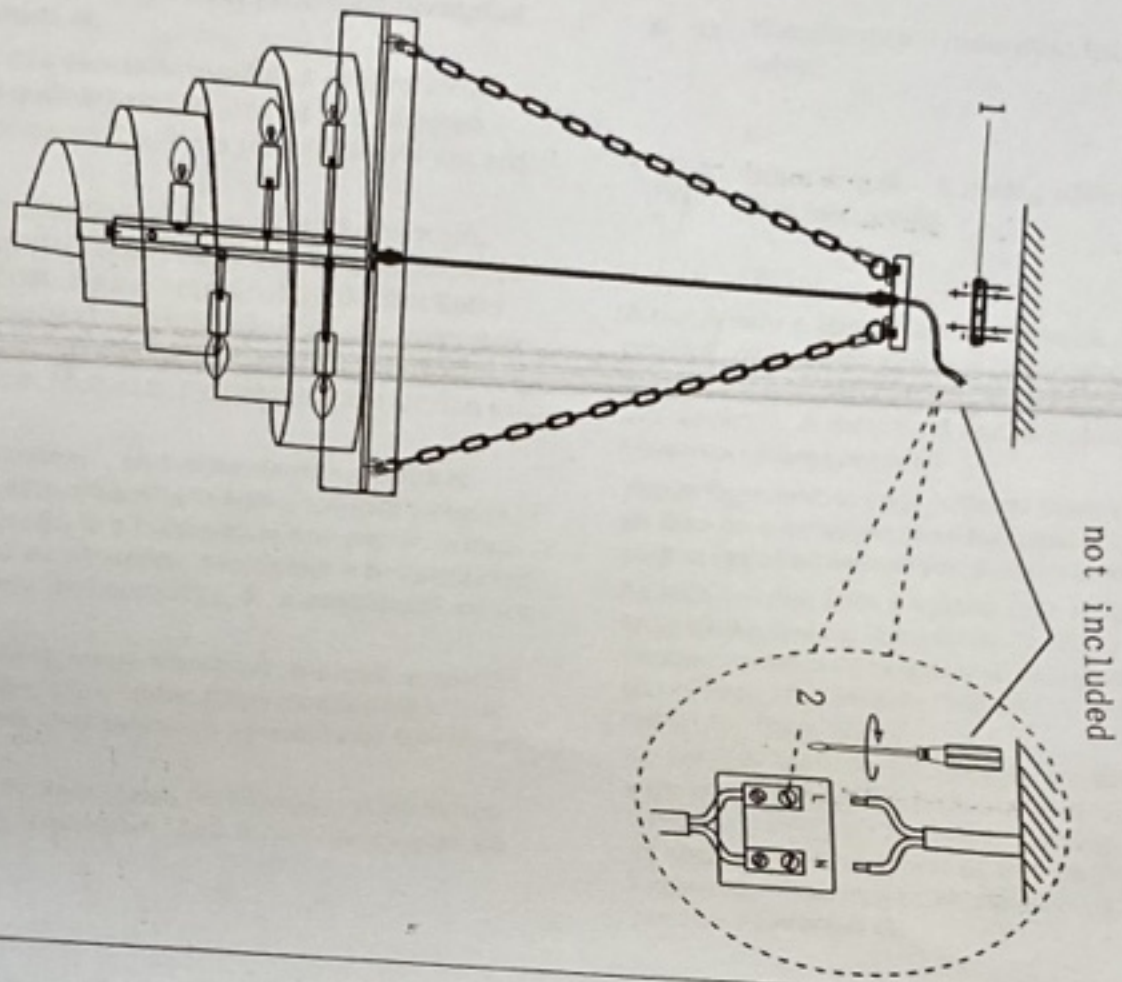

# KARE

DESIGN  
#53756. Pendant Lamp Cristallo Rim

- 1  
IPCS
- 2  
IPCS
- 3  
NOT INCLUDED