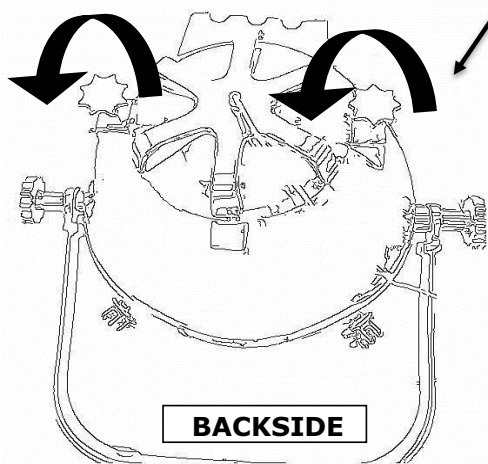

Item number : 53976
Floor Lamp Movie 230cm

KARE
DESIGN

FIG. 1

FIG. 2

FIG. 3

BACKSIDE

FIG. 4

Bulb not included