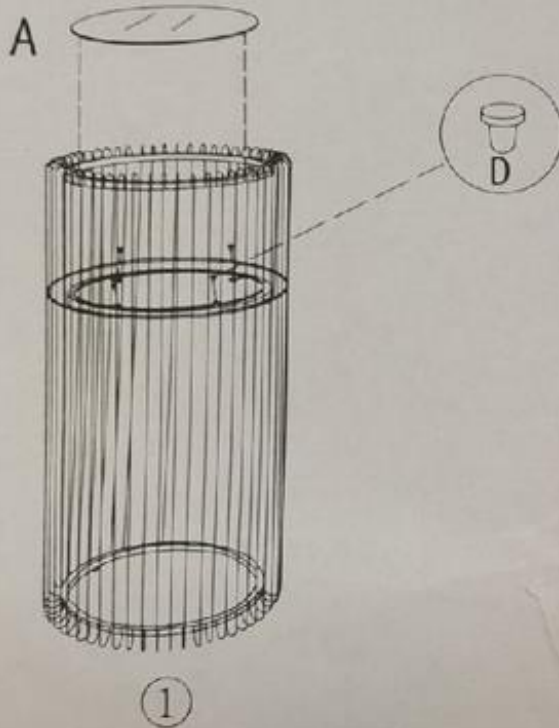

54162/54165 Plant Holder Wire Gold/Black 70cm

**KARE**  
DESIGN

STEP 1

STEP 2

NO.	①	A	D
TYPE			
QTY	1 PC	1 PC	4PCS