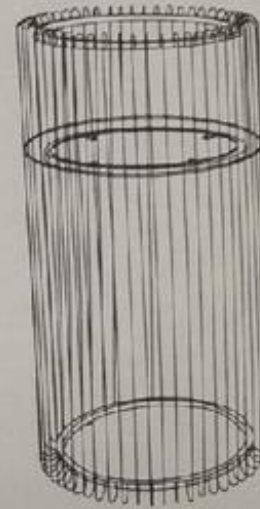

54162/54165 Plant Holder Wire Gold/Black 70cm

**KARE**  
DESIGN

STEP 1

STEP 2

NO.	①	A	D
TYPE			
QTY	1 PC	1 PC	4PCS