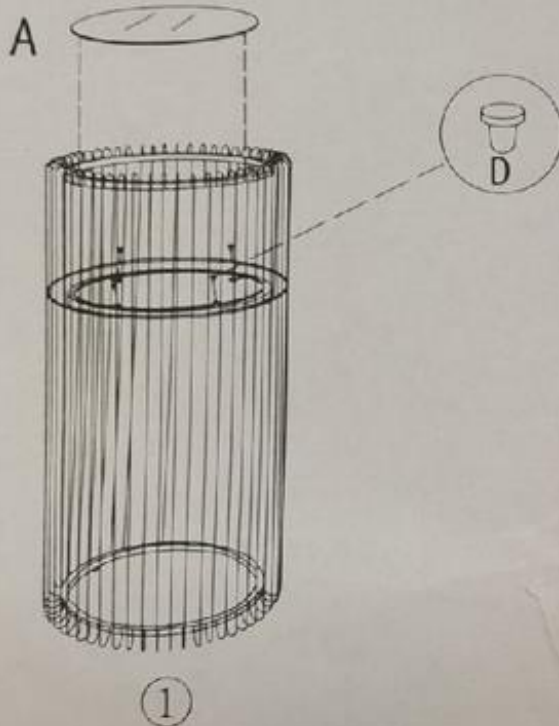

54162/54165 Plant Holder Wire Gold/Black 70cm

KARE
DESIGN

STEP 1

STEP 2

NO.	①	A	D
TYPE			
QTY	1 PC	1 PC	4PCS