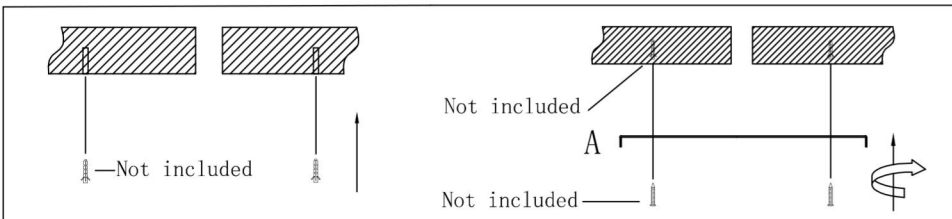

54206 Pendant Lamp Symphony Brass

KARE
DESIGN

Parts List

NO	A	B	C	D
				
Qty	1	6	6	1

1

2

3