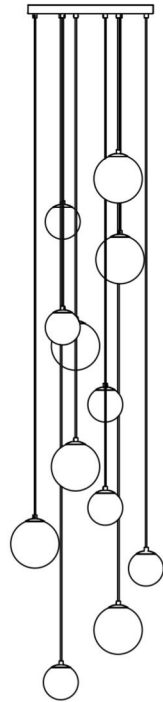

54206 Pendant Lamp Symphony Brass

KARE
DESIGN

Parts List

NO	A	B	C	D
				
Qty	1	6	6	1

1

2

3