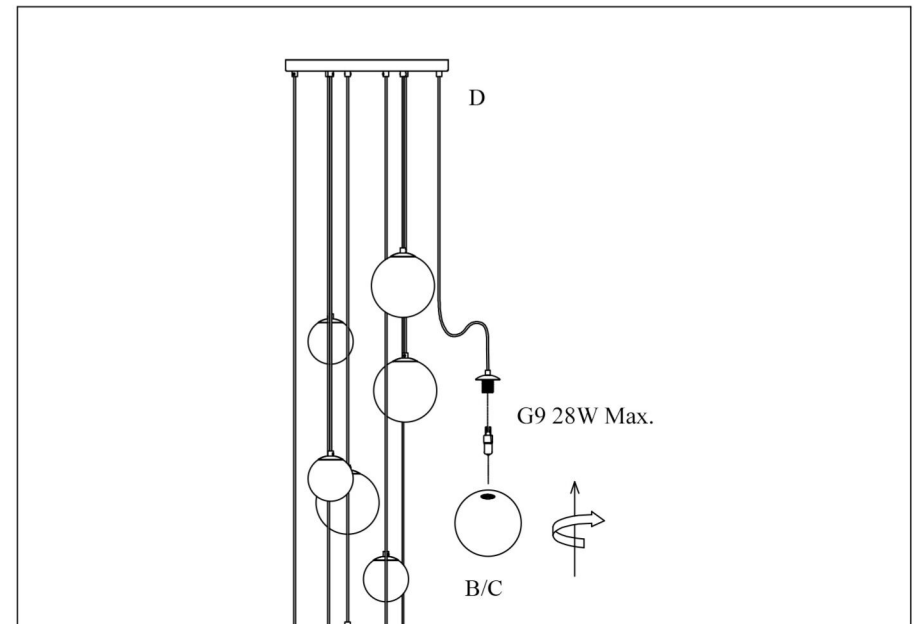

54206 Pendant Lamp Symphony Brass

KARE
DESIGN

Parts List

NO	A	B	C	D
				
Qty	1	6	6	1

1

2

3