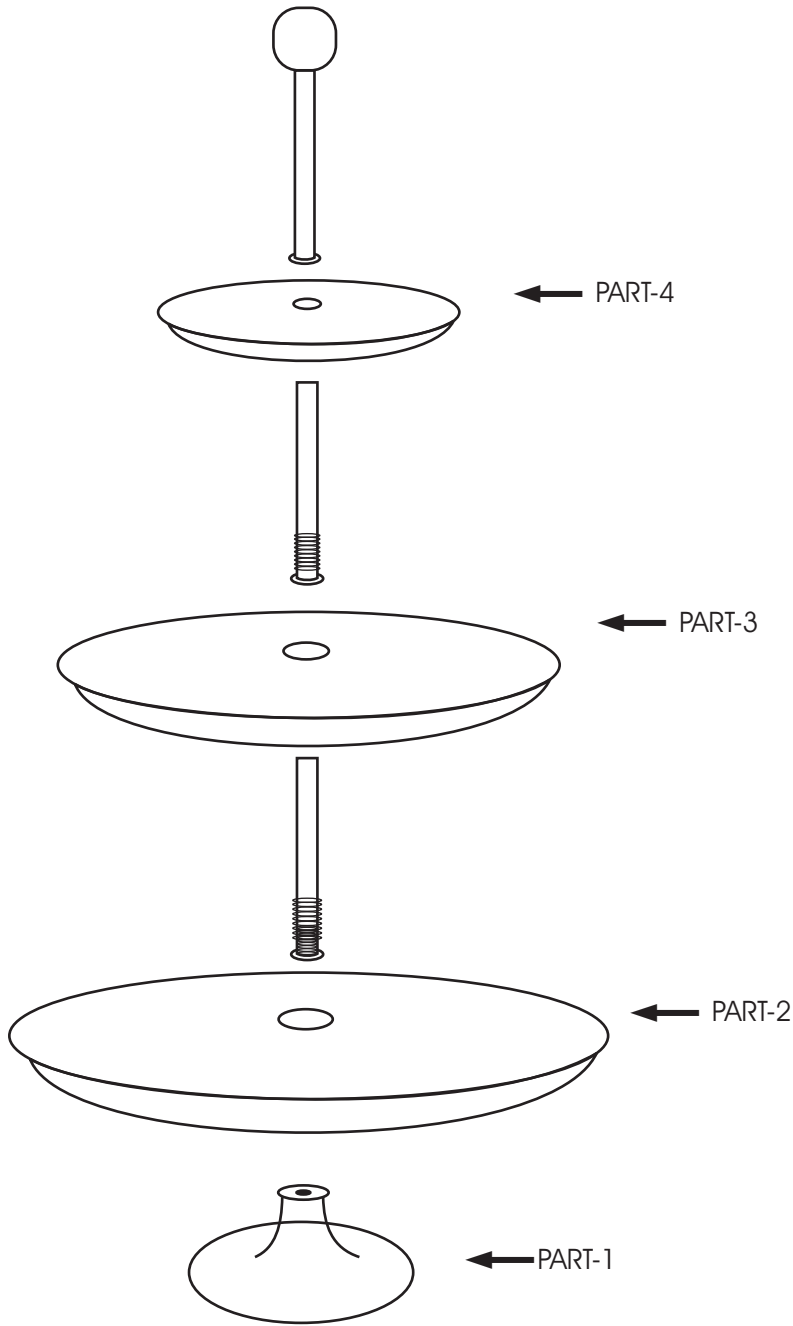

## DESIGN

54696 Etagere Lovely Brass 56cm

No.	A	B	C	D
TYPE		 x 3	 x 2	