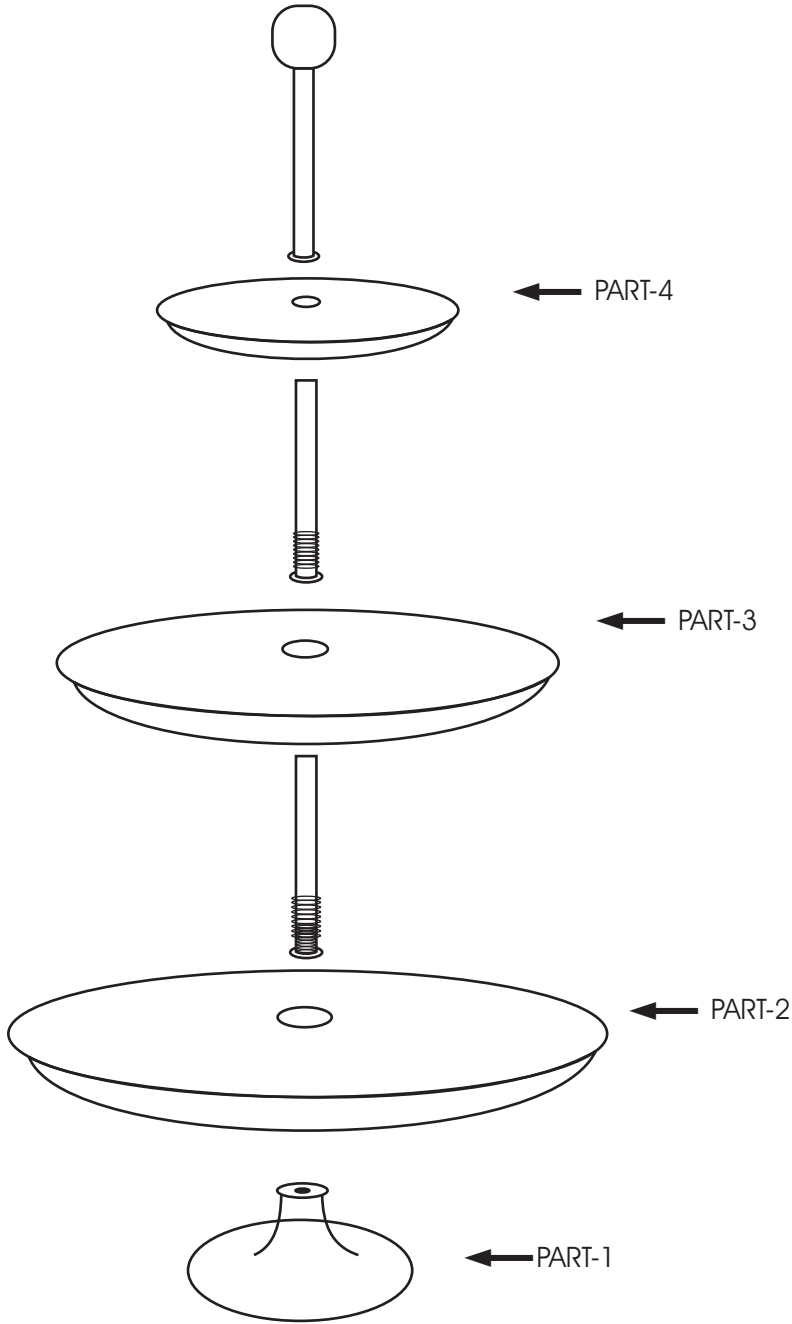

KARE

DESIGN

54697 Etagere Happy Day 51cm

No.	A	B	C	D
TYPE		 x 3	 x 2	