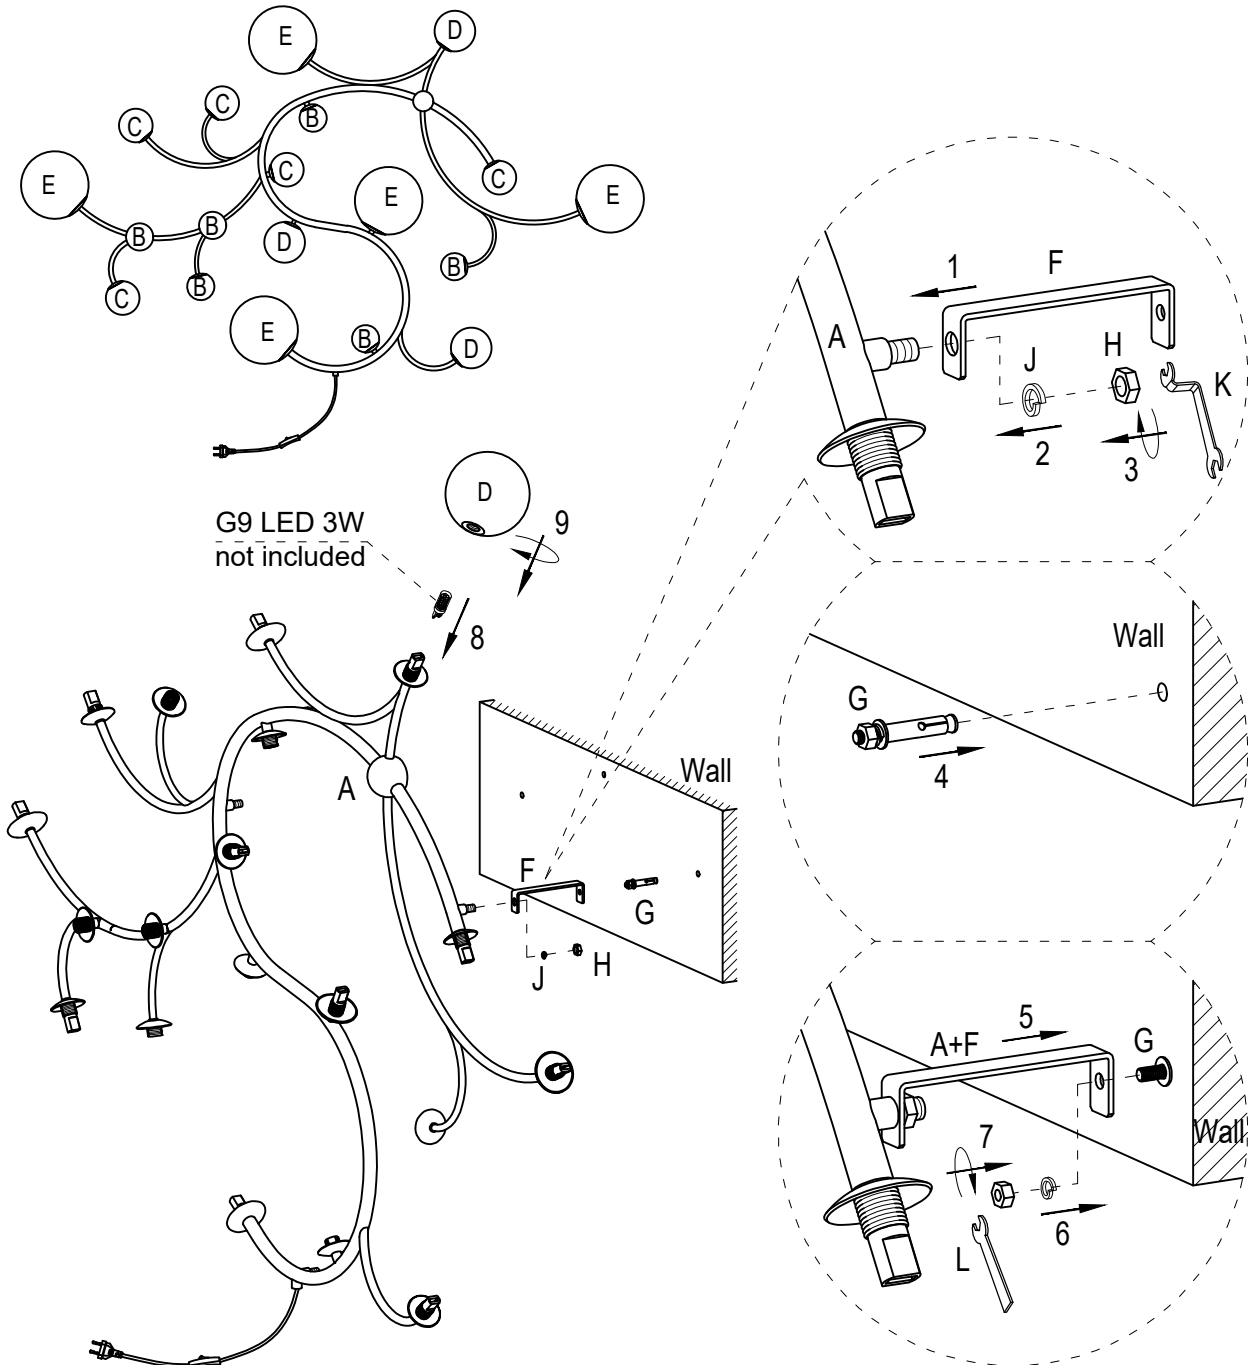

X 2

55016 Wall lamp Boa Vista Colore 185 cm

55017 Wall lamp Boa Vista Mirror 185 cm

NO	A	B	C	D	E	F	G	H	J	K	L
TYPE											
QTY	1 PC	6 PCS	5 PCS	3 PCS	5 PCS	4 PCS	4 PCS	4 PCS	4 PCS	1 PC	1 PC