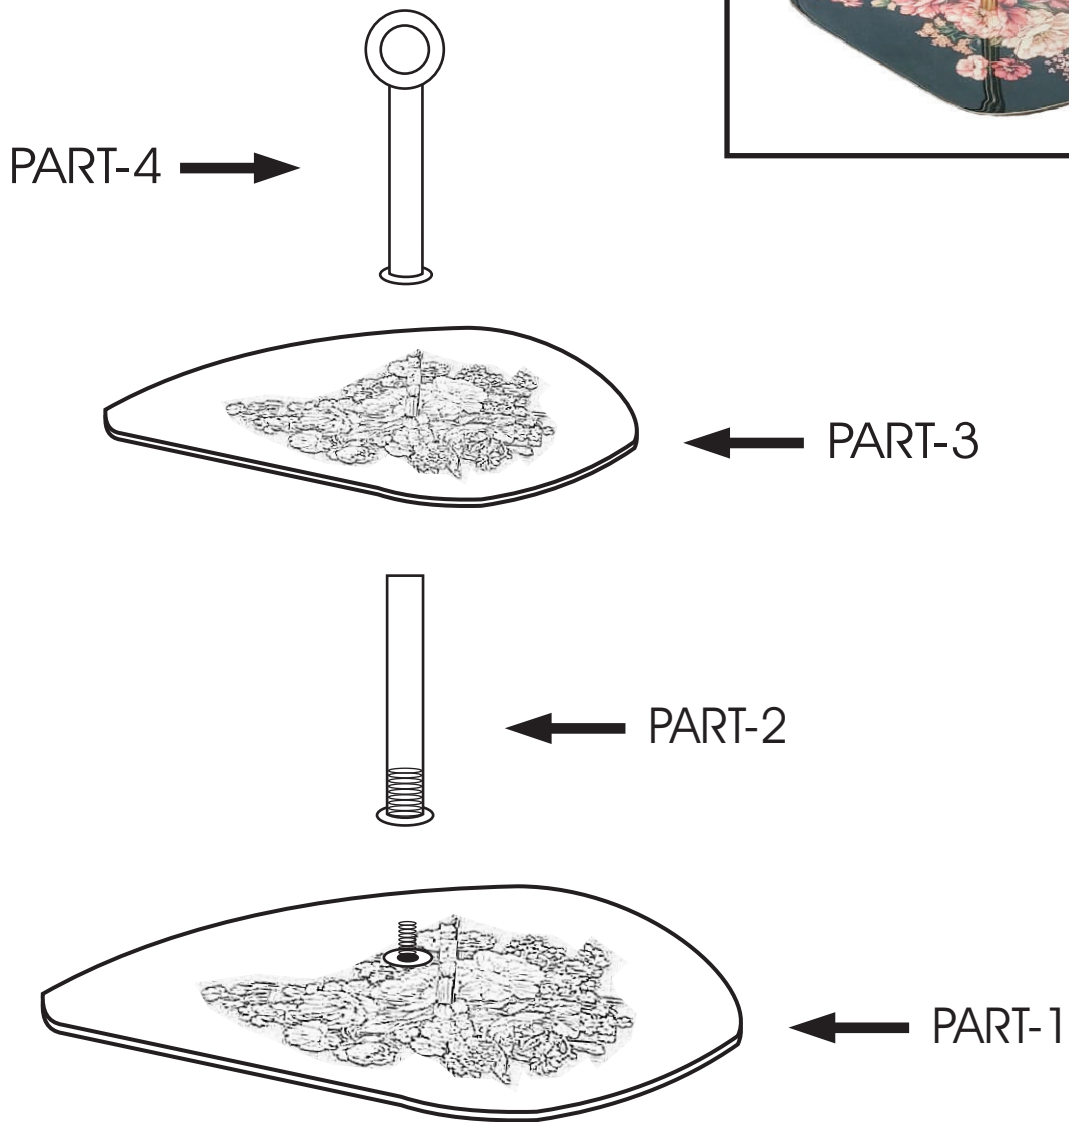

# KARE DESIGN

55345 FRUIT STAND

No.	A	B	C	D	E
TYPE					