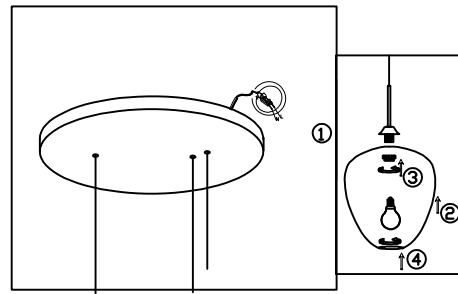

**KARE**  
DESIGN

57503Pendant Lamp Sphere Smoke Ø45cm

Bulb socket type - Art. 57503 - E27

Bulb not included

400 × 340mm

300 × 250mm

230 × 180mm

NO	A	B	C	D	E	L
TYPE						 7 × 31mm
QTY	1pcs	1pcs	1pcs	3pcs	1pcs	1pcs