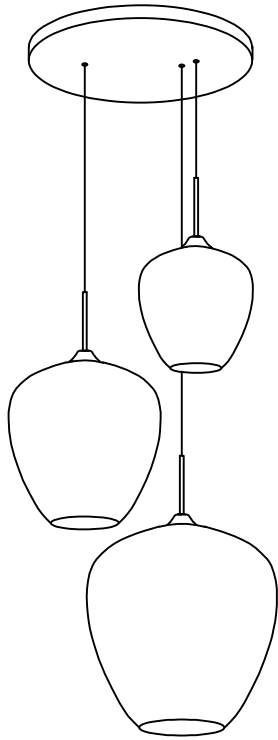

**KARE**  
DESIGN

57503Pendant Lamp Sphere Smoke Ø45cm

Bulb socket type - Art. 57503 - E27

Bulb not included

400 × 340mm

300 × 250mm

230 × 180mm

NO	A	B	C	D	E	L
TYPE						 7 × 31mm
QTY	1pcs	1pcs	1pcs	3pcs	1pcs	1pcs