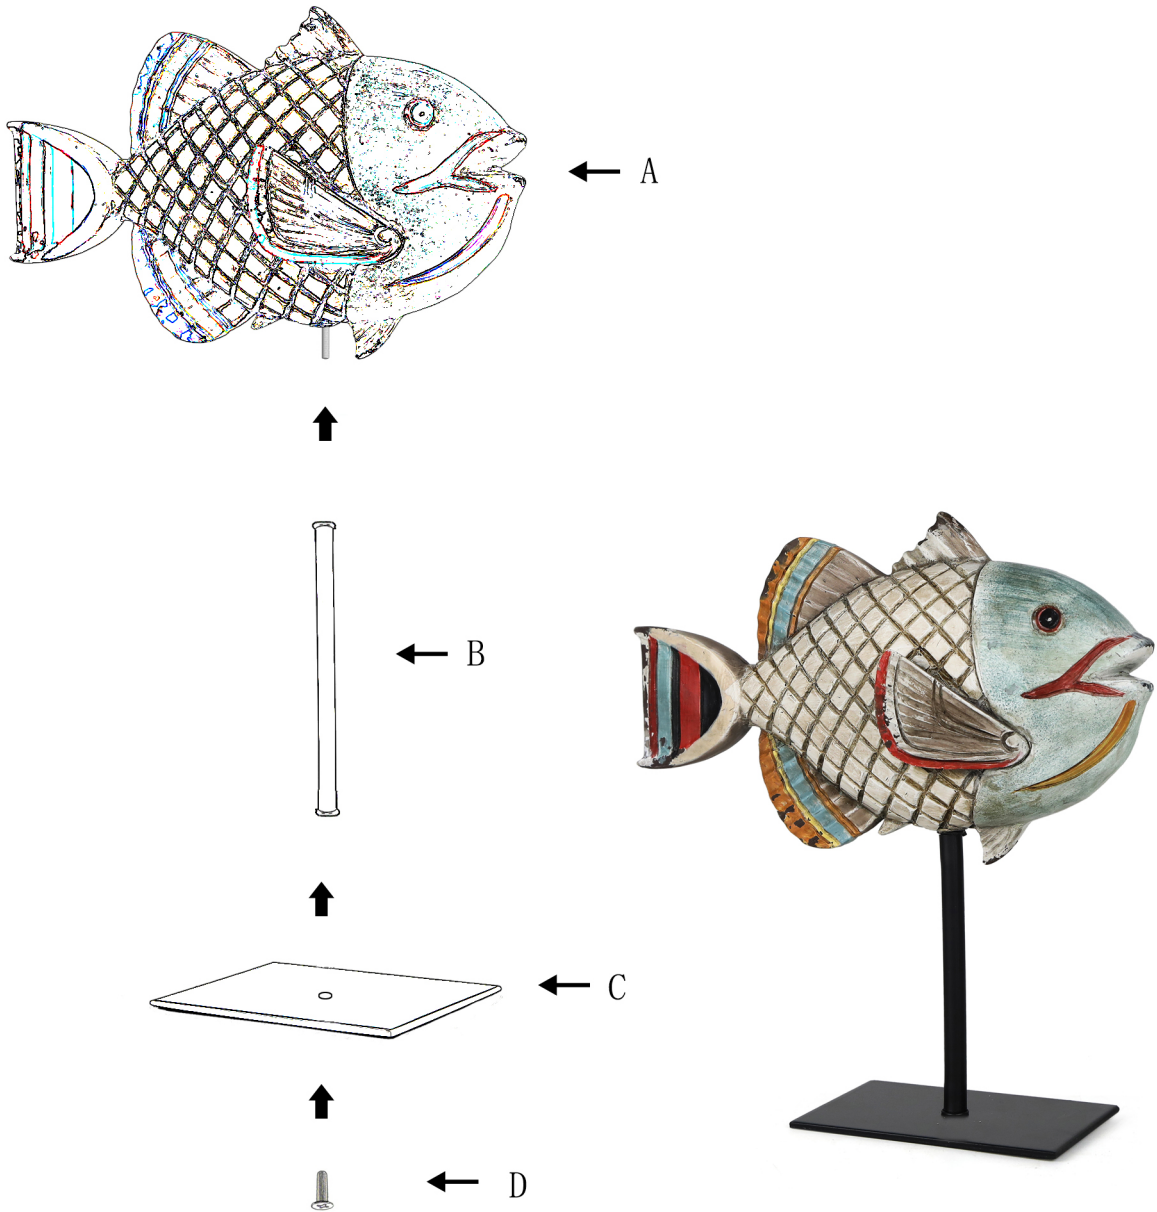

57610 Deco Figure Fishy 22cm

KARE
DESIGN

NO.	A	B	C	D
PART				
QTY	1PC	1PC	1PC	1PC