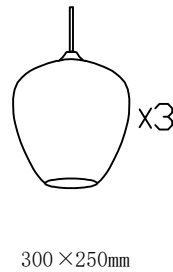

KARE DESIGN

57707 Pendant Lamp Sphere SmokeFIVE 160CM

Bulb socket type - Art. 57707 - E27

Bulb not included

NO	A	B	C	D	E
TYPE					 7 × 31mm
QTY	3pcs	2pcs	5pcs	1pcs	4pcs