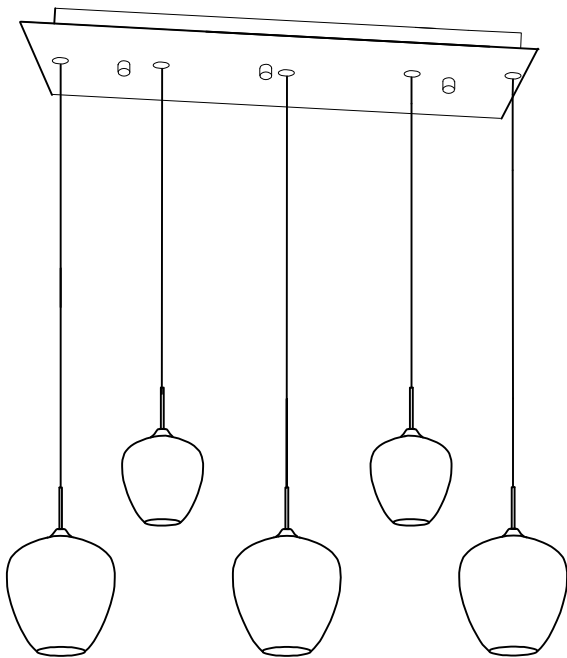

KARE DESIGN

57707 Pendant Lamp Sphere SmokeFIVE 160CM

Bulb socket type - Art. 57707 - E27

Bulb not included

NO	A	B	C	D	E
TYPE					 7 × 31mm
QTY	3pcs	2pcs	5pcs	1pcs	4pcs