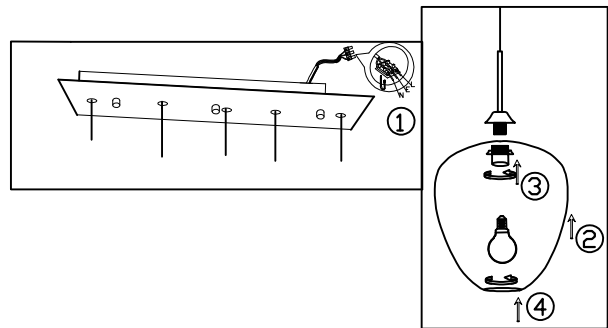

KARE DESIGN

57707 Pendant Lamp Sphere SmokeFIVE 160CM

Bulb socket type - Art. 57707 - E27

Bulb not included

NO	A	B	C	D	E
TYPE					 7 × 31mm
QTY	3pcs	2pcs	5pcs	1pcs	4pcs