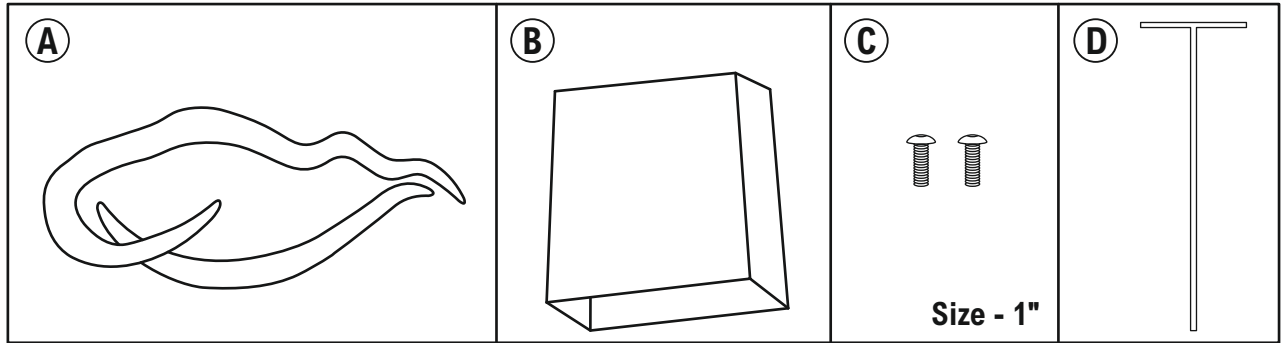

Art # 57951

Deco Object Crossy 84x53 cm

KARE
DESIGN

STEP-1

STEP-2

STEP-3

STEP-4
Threading

Assembled Item