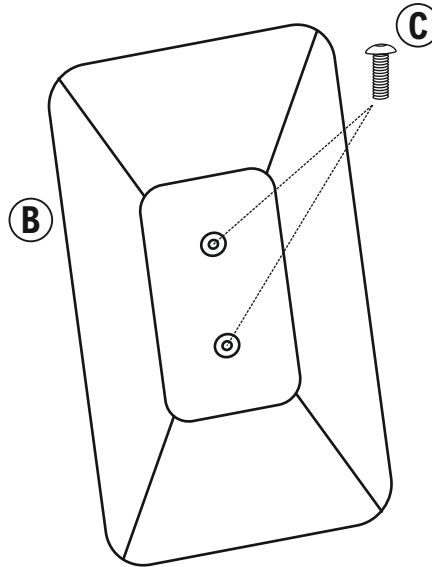

Art # 57951

Deco Object Crossy 84x53 cm

KARE
DESIGN

STEP-1

STEP-2

STEP-3

STEP-4
Threading

Assembled Item