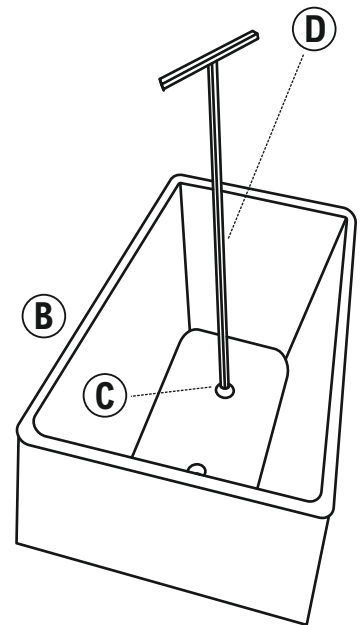

Art # 57951

Deco Object Crossy 84x53 cm

KARE
DESIGN

STEP-1

STEP-2

STEP-3

STEP-4
Threading

Assembled Item