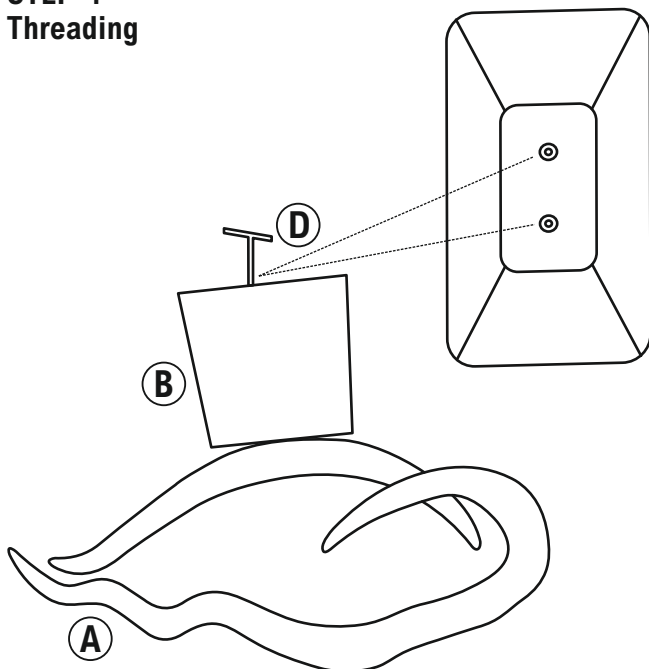

Art # 57951

Deco Object Crossy 84x53 cm

KARE
DESIGN

STEP-1

STEP-2

STEP-3

STEP-4
Threading

Assembled Item