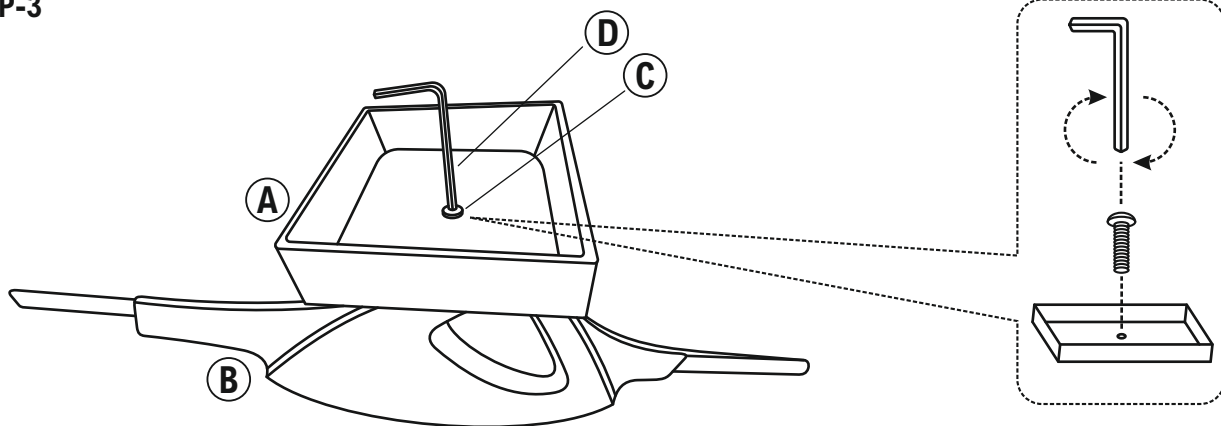

Art # 57952

Deco Object Fantasy 75x24 cm

KARE
DESIGN

STEP-1

STEP-2

STEP-3

For Assembling only 1 person required.
Estimated time for assembling 7 minutes.

Assembled Item