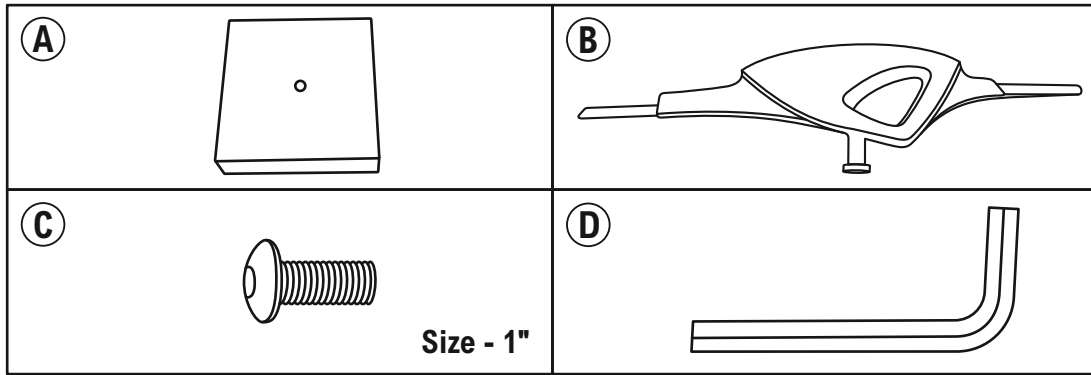

Art # 57952

Deco Object Fantasy 75x24 cm

KARE
DESIGN

STEP-1

STEP-2

STEP-3

For Assembling only 1 person required.
Estimated time for assembling 7 minutes.

Assembled Item