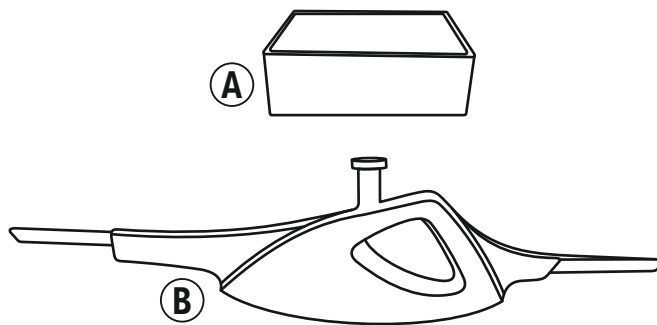

Art # 57952

Deco Object Fantasy 75x24 cm

KARE
DESIGN

STEP-1

STEP-2

STEP-3

For Assembling only 1 person required.
Estimated time for assembling 7 minutes.

Assembled Item