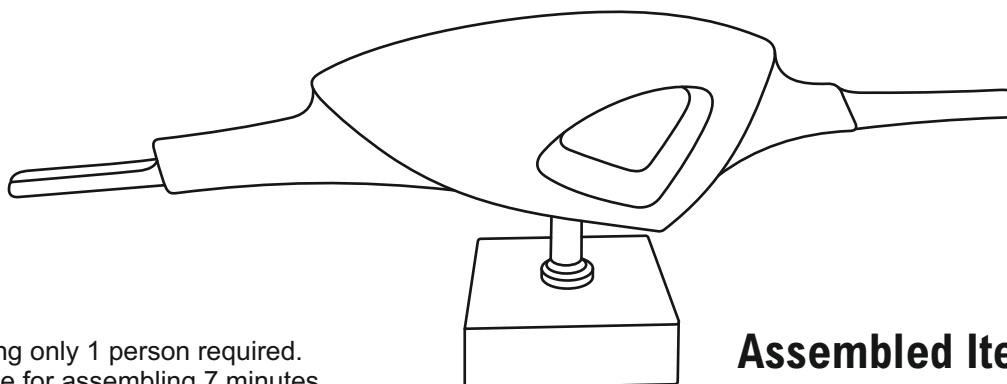

Art # 57952

Deco Object Fantasy 75x24 cm

KARE
DESIGN

STEP-1

STEP-2

STEP-3

For Assembling only 1 person required.
Estimated time for assembling 7 minutes.

Assembled Item