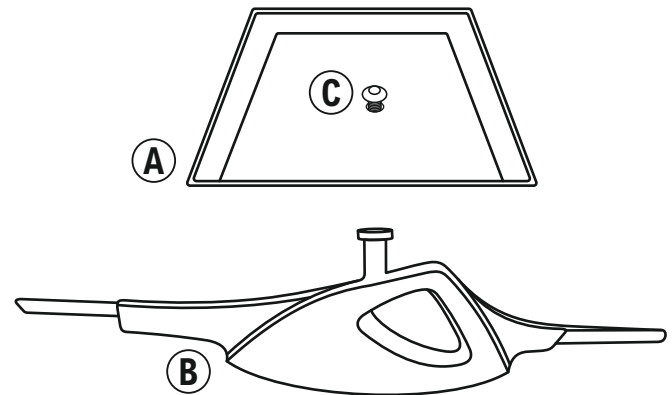

Art # 57952

Deco Object Fantasy 75x24 cm

KARE
DESIGN

STEP-1

STEP-2

STEP-3

For Assembling only 1 person required.
Estimated time for assembling 7 minutes.

Assembled Item