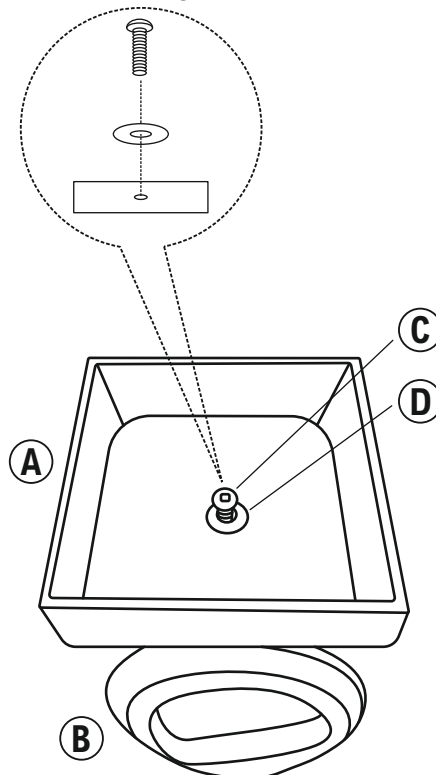

Art # 57995

Deco Object Fantasy 140 cm

Assembled Item

KARE
DESIGN

STEP-1

STEP-2

STEP-3

For Assembling only 1 person required. Estimated time for assembling 7 minutes.