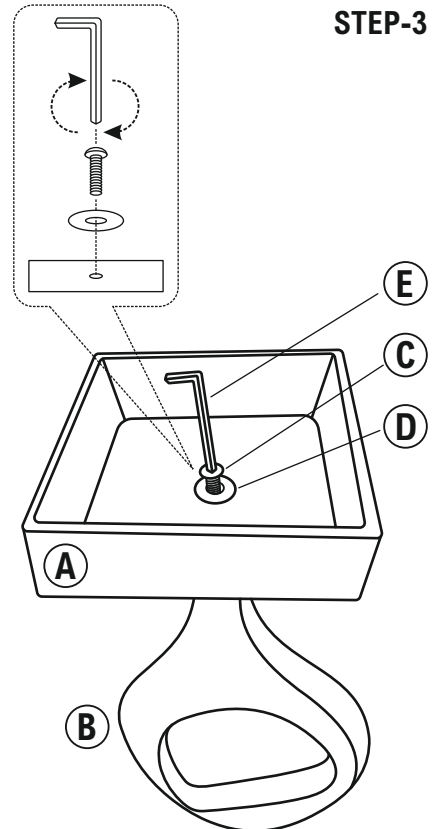

Art # 57995

Deco Object Fantasy 140 cm

Assembled Item

KARE
DESIGN

STEP-1

STEP-2

STEP-3

For Assembling only 1 person required. Estimated time for assembling 7 minutes.