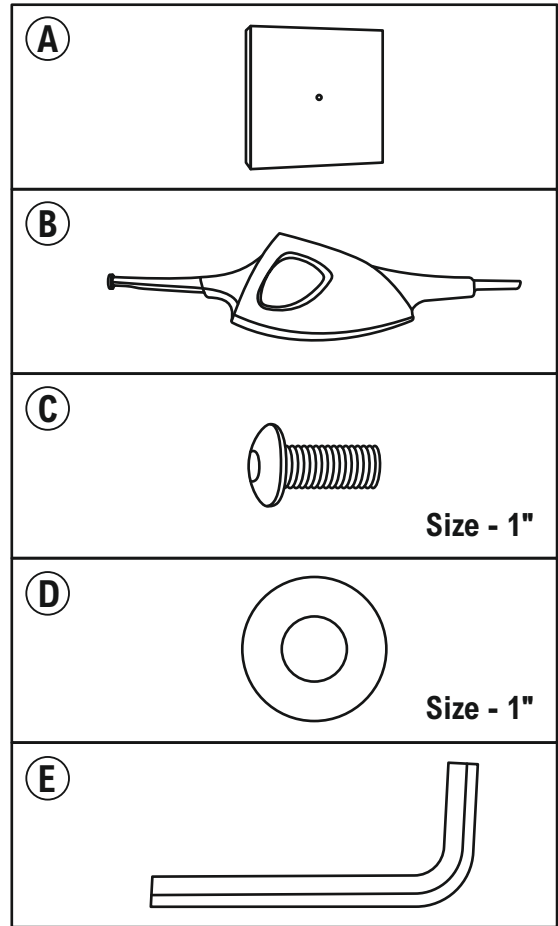

Art # 57995

Deco Object Fantasy 140 cm

Assembled Item

KARE
DESIGN

STEP-1

STEP-2

STEP-3

For Assembling only 1 person required. Estimated time for assembling 7 minutes.