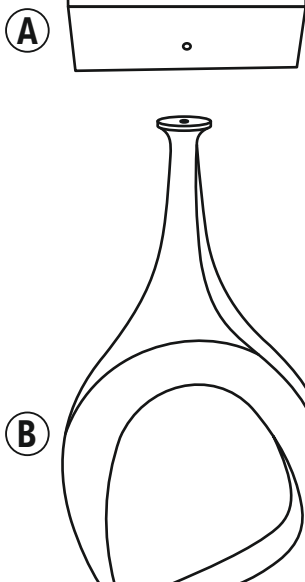

Art # 57995

Deco Object Fantasy 140 cm

Assembled Item

KARE
DESIGN

STEP-1

STEP-2

STEP-3

For Assembling only 1 person required. Estimated time for assembling 7 minutes.