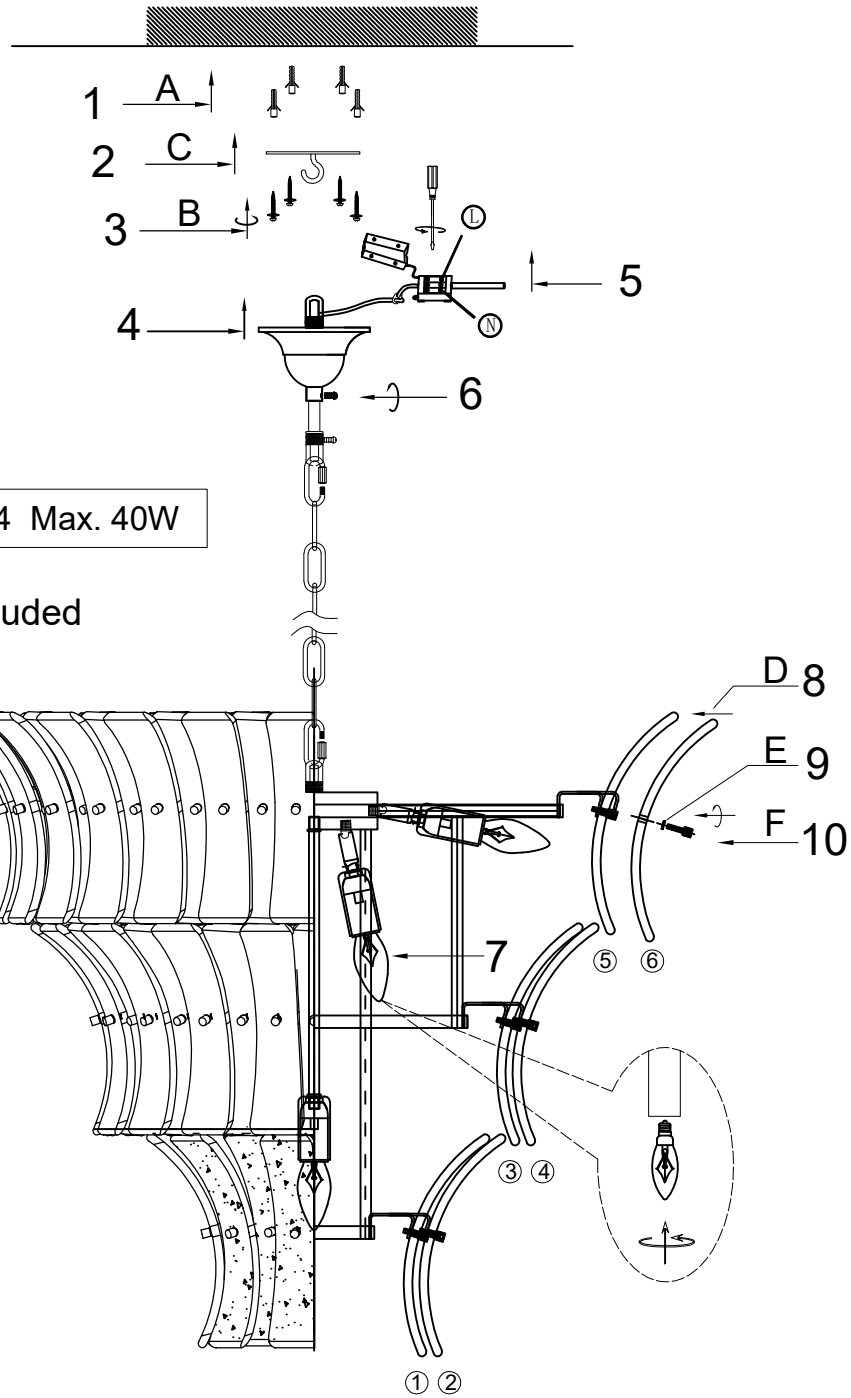

Assembly Instruction

58052
Pendant Lamp Venezia Smoke Ø71cm

220-240V-50Hz E14 Max. 40W

Bulb not included

 1 PERSON ASSEMBLY ABOUT 30 MIN. ASSEMBLY

NO	A	B	C	D	E	F
NO						
QTY	4	4	1	108	108	108