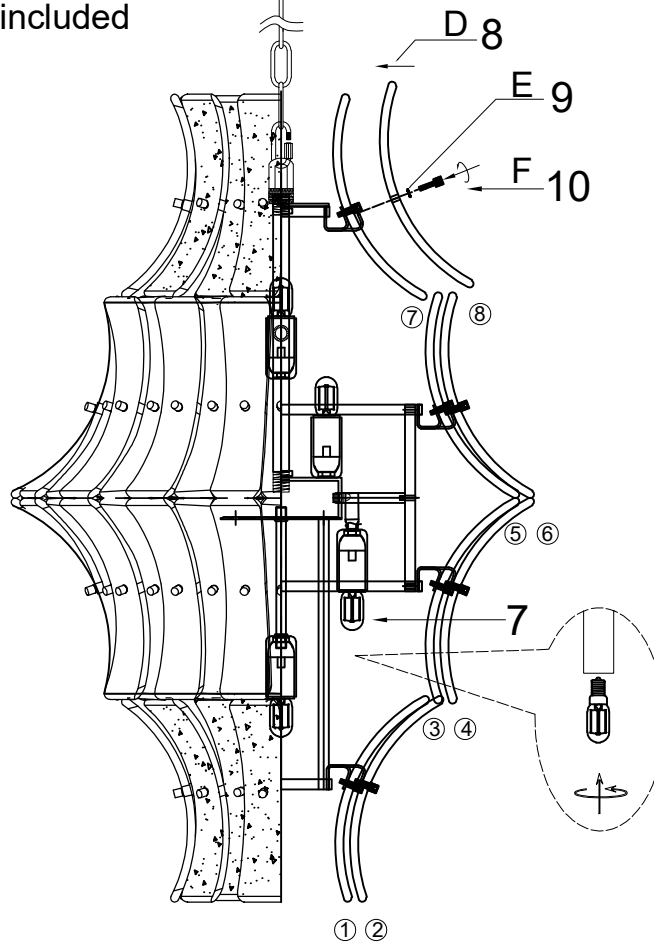

58053 Pendant Lamp Venezia Double Smoke Ø53cm

220-240V-50Hz E14 Max. 5W

Bulb not included

NO	A	B	C	D	E	F
NO						
QTY	4	4	1	108	108	108