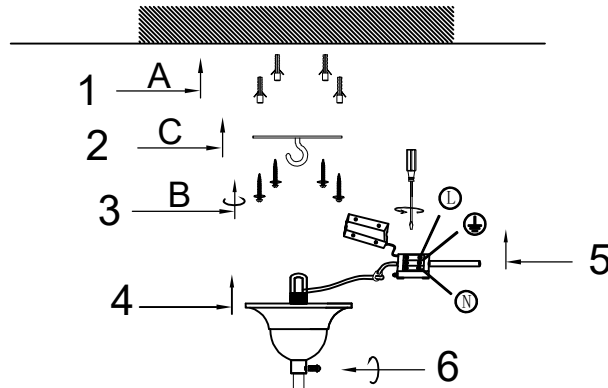

58053 Pendant Lamp Venezia Double Smoke Ø53cm

220-240V-50Hz E14 Max. 5W

Bulb not included

NO	A	B	C	D	E	F
NO						
QTY	4	4	1	108	108	108