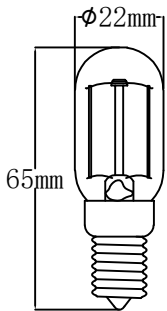

58053 Pendant Lamp Venezia Double Smoke Ø53cm

220-240V-50Hz E14 Max. 5W

Bulb not included

NO	A	B	C	D	E	F
NO						
QTY	4	4	1	108	108	108