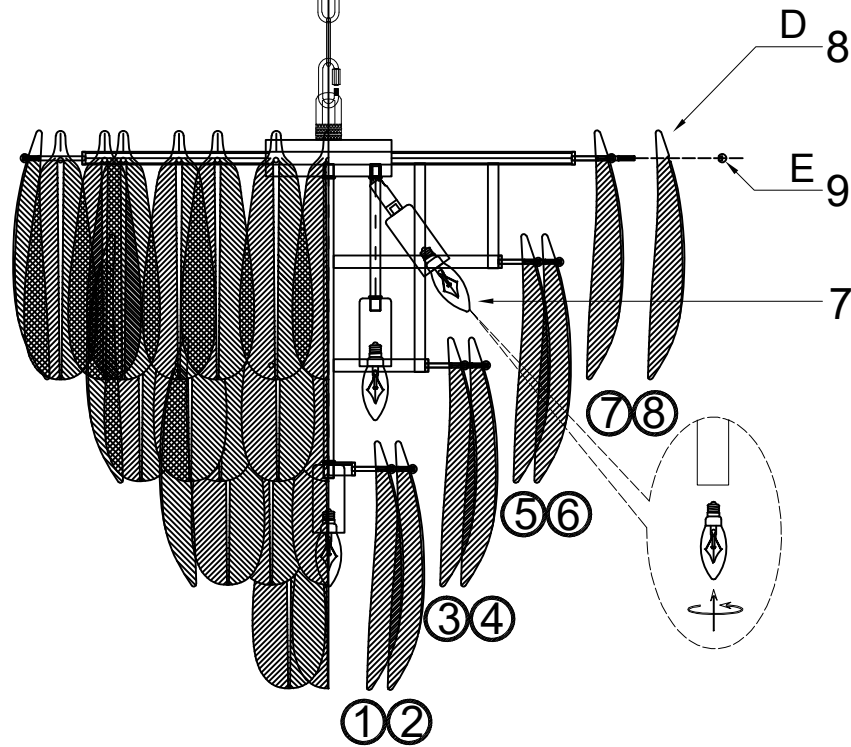

Assembly Instruction

58058
Pendant Lamp Feather Glow Ø60cm

220-240V-50Hz E14 Max. 40W

Bulb not included

1 PERSON
ASSEMBLY

ABOUT
30 MIN.
ASSEMBLY

NO	A	B	C	D	E
NO					
QTY	4	4	1	80	80