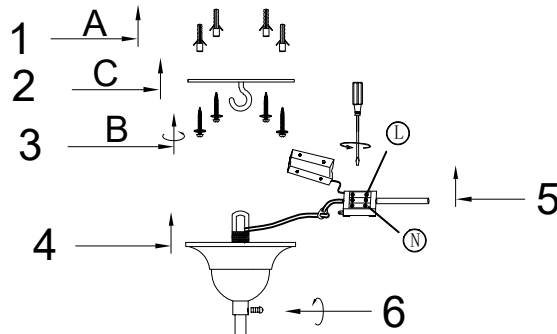

Assembly Instruction

58058
Pendant Lamp Feather Glow Ø60cm

220-240V-50Hz E14 Max. 40W

Bulb not included

1 PERSON
ASSEMBLY

ABOUT
30 MIN.
ASSEMBLY

NO	A	B	C	D	E
NO					
QTY	4	4	1	80	80