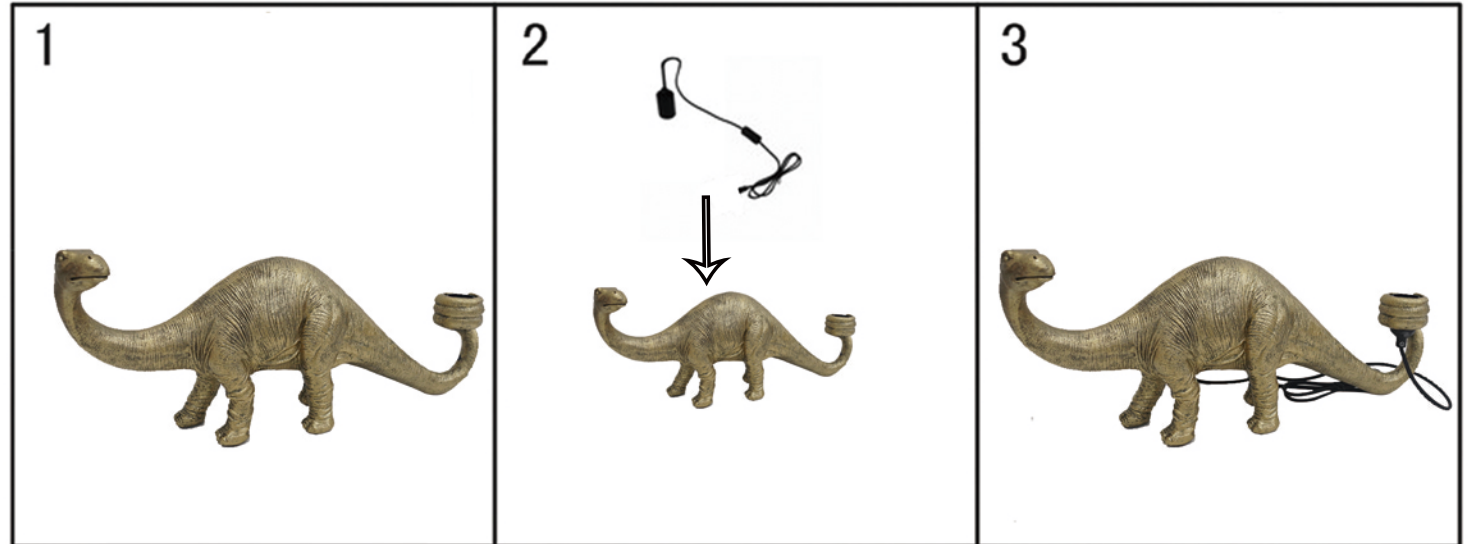

58419:Table Lamp Dino 25cm

KARE
DESIGN

说明书 21x29.7cm

Bulb NOT included
Specified bulb type: E27

1 PERSON
ASSEMBLY

ABOUT
3 MIN.
ASSEMBLY