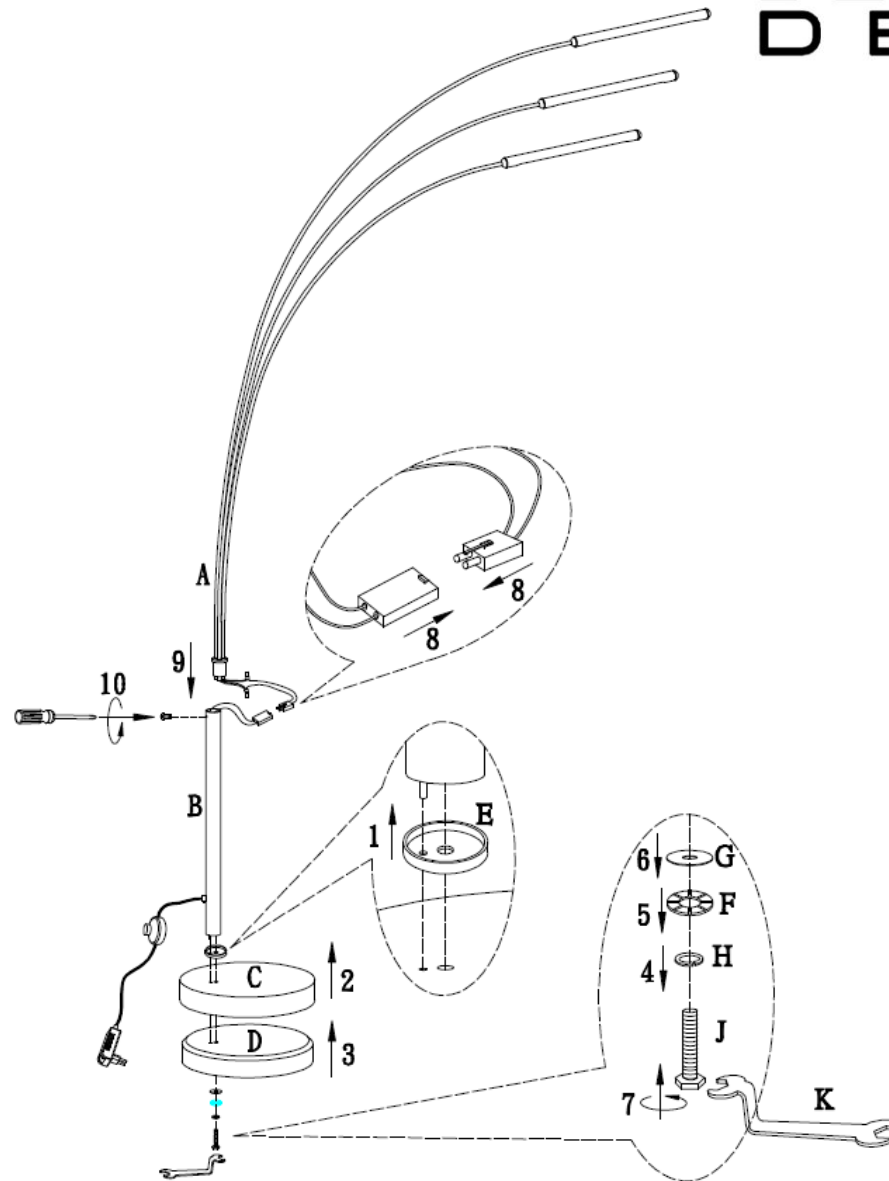

60633 Stehleuchte Space Three LED

KARE DESIGN

NO	A	B	C	D	E	F	G	H	J	K
TYPE										
QTY	1 PC	1 PC	1 PC	1 PC	1 PC	1 PC	1 PC	1 PC	1 PC	1 PC

60633 Stehleuchte Space Three LED

KARE
DESIGN

DE – Entsorgungshinweis

EN – disposal instructions

FR – instructions d'élimination

ES – instrucciones de eliminación

60633 Stehleuchte Space Three LED

KARE
DESIGN

420 Lumen
Warm white/3000K

Safety Class: II
220V-240V
Lifetime: 30000h

5 Watt
CRI: > 80
Working temp: -20°C to 40°C

Non - Dimmable
Mercury - free: 0.0 MGT

Size:L220*W35,5*D150 cm

 **ENERG** 

Kare Design
60633

A 

B 

C 