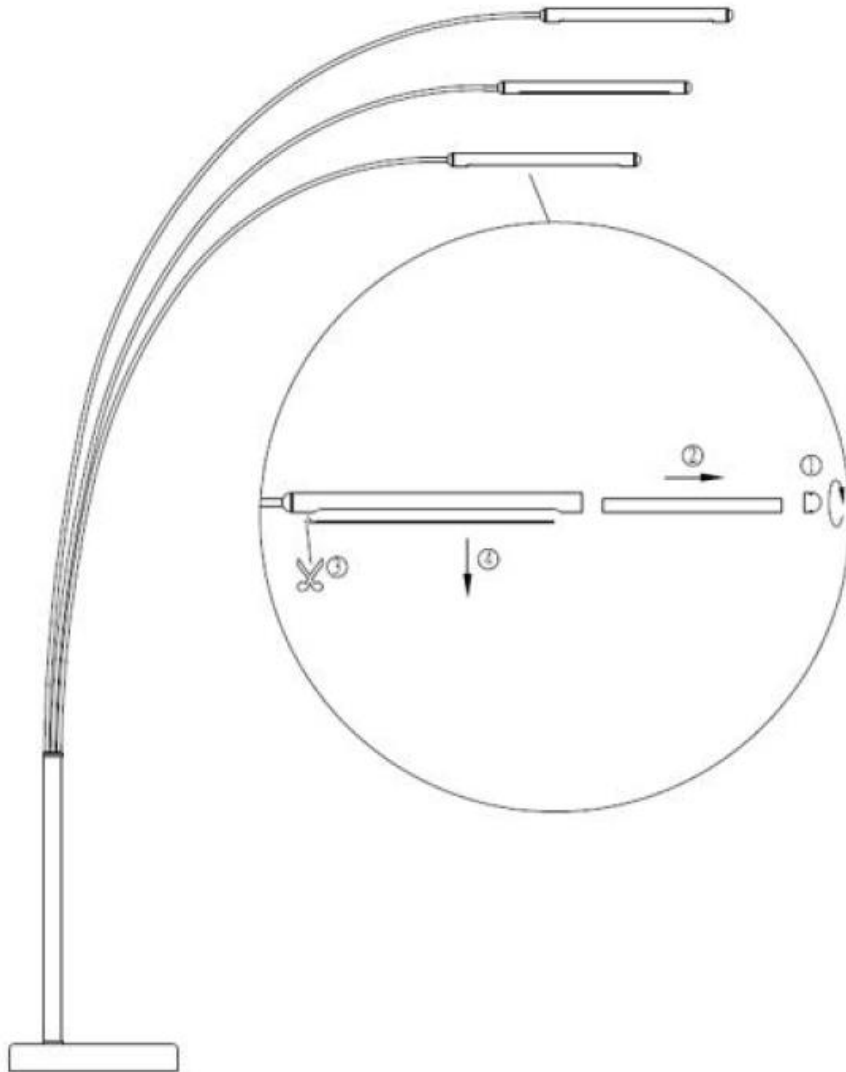

60633 Stehleuchte Space Three LED

KARE DESIGN

NO	A	B	C	D	E	F	G	H	J	K
TYPE										
QTY	1 PC	1 PC	1 PC	1 PC	1 PC	1 PC	1 PC	1 PC	1 PC	1 PC

60633 Stehleuchte Space Three LED

KARE
DESIGN

DE – Entsorgungshinweis

EN – disposal instructions

FR – instructions d'élimination

ES – instrucciones de eliminación

60633 Stehleuchte Space Three LED

KARE
DESIGN

420 Lumen
Warm white/3000K

Safety Class: II
220V-240V
Lifetime: 30000h

5 Watt
CRI: > 80
Working temp: -20°C to 40°C

Non - Dimmable
Mercury - free: 0.0 MGT

Size:L220*W35,5*D150 cm

 **ENERG** 

Kare Design
60633

A 

B 

C 