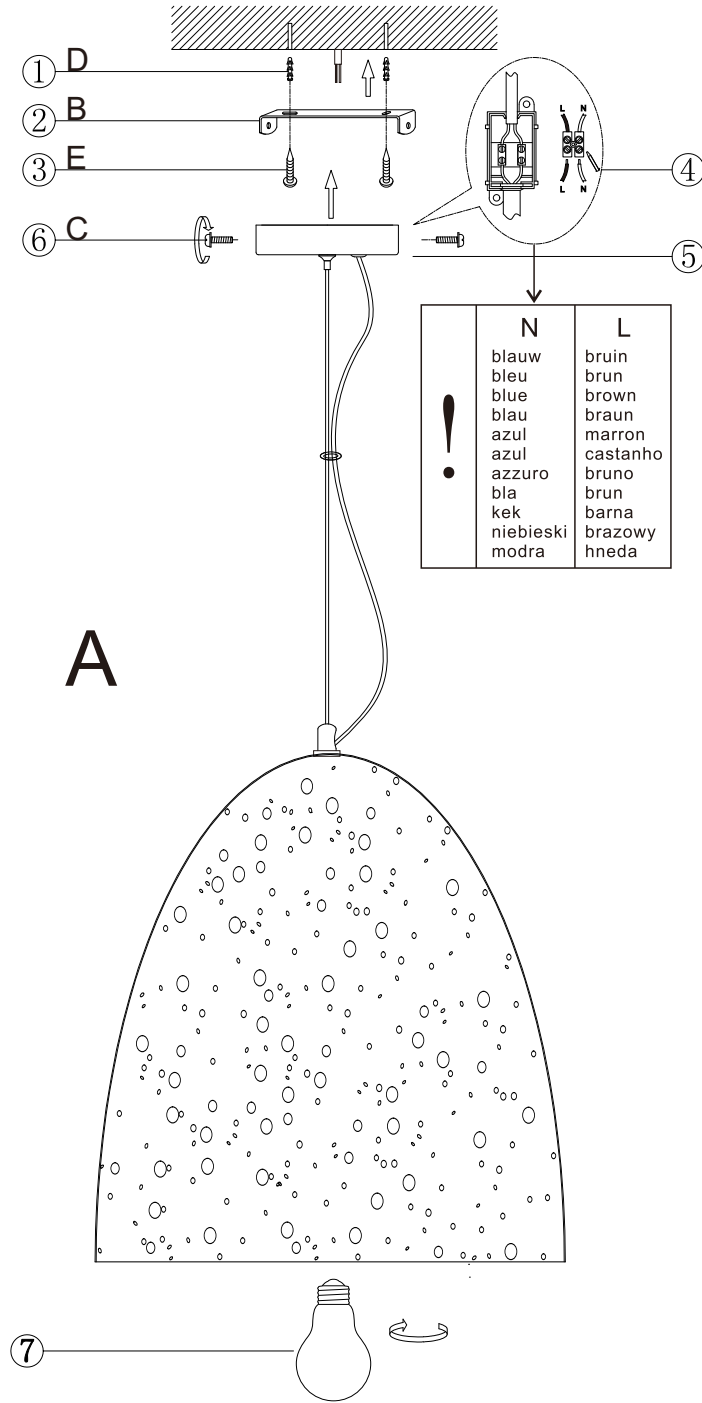

60693 – Pendant Lamp Firmamento Egg Silver Ø49cm

Parts List

NO	A	B	C	D	E
TYPE					
QTY	1	1	2	2	2

BULB: 1 Pieces E27 Max. 60W not included