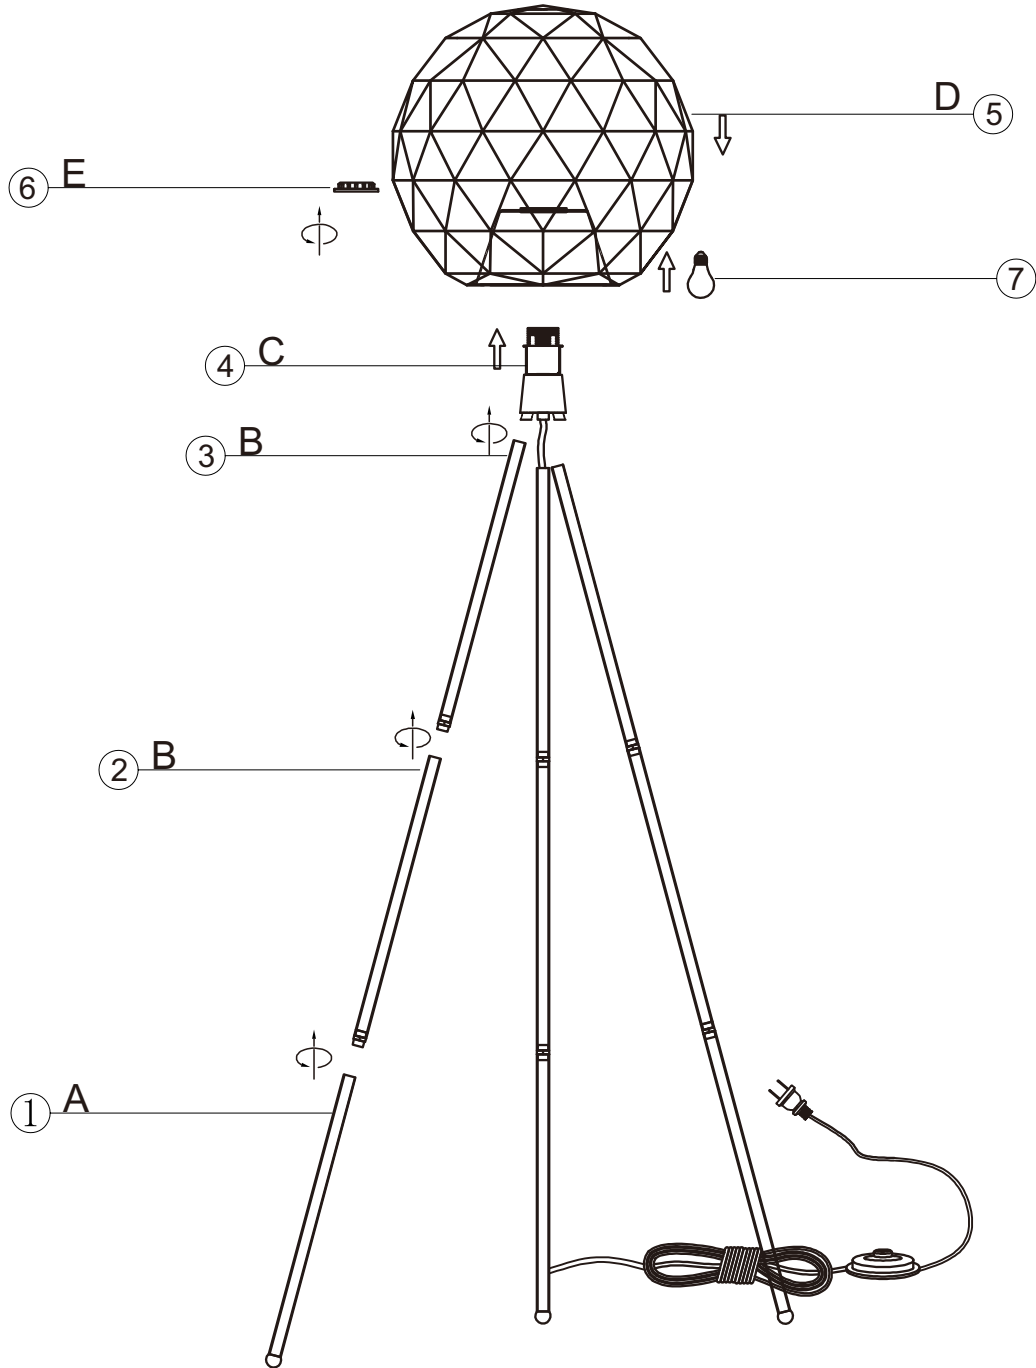

# 60695 – Floor Lamp Triangle White

**KARE**  
DESIGN

## Parts List

NO	A	B	C	D	E
TYPE					
QTY	3	6	1	1	1

**BULB: 1 Pieces E27 Max. 60W not included**