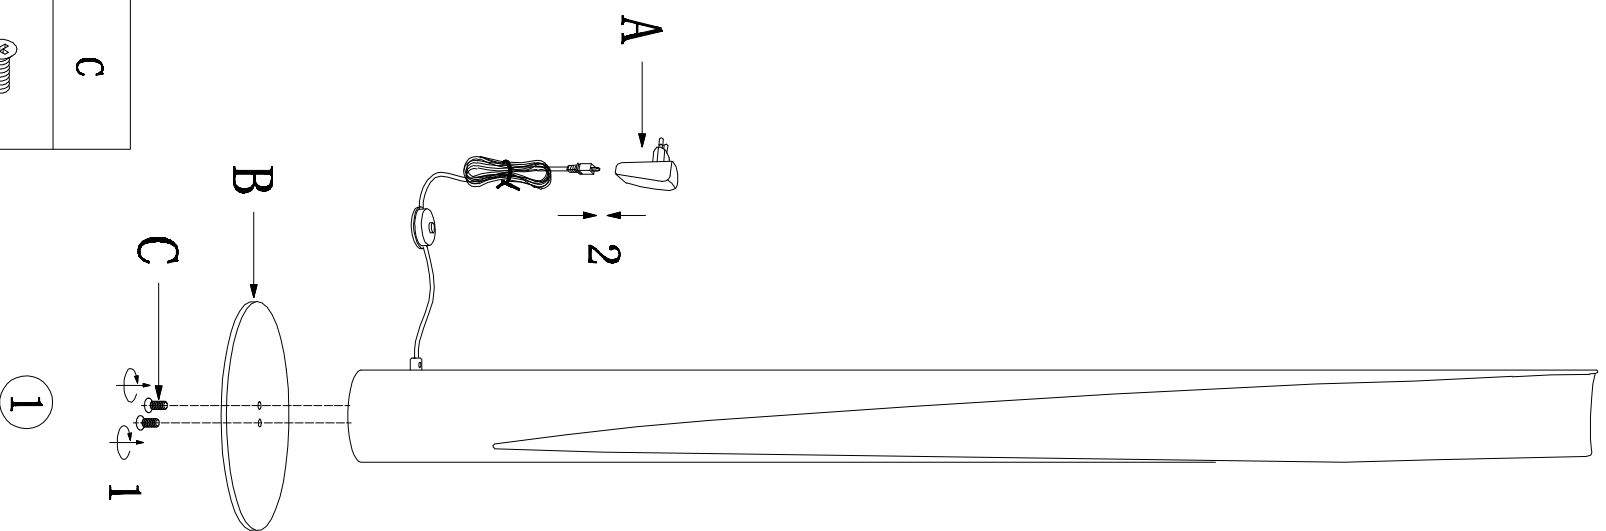

KARRE

DESIGN

61165 FLOOR LAMP TUBE DUO

NO.	A	B	C
TYPE			
QTY	1PCS	1PCS	2PCS