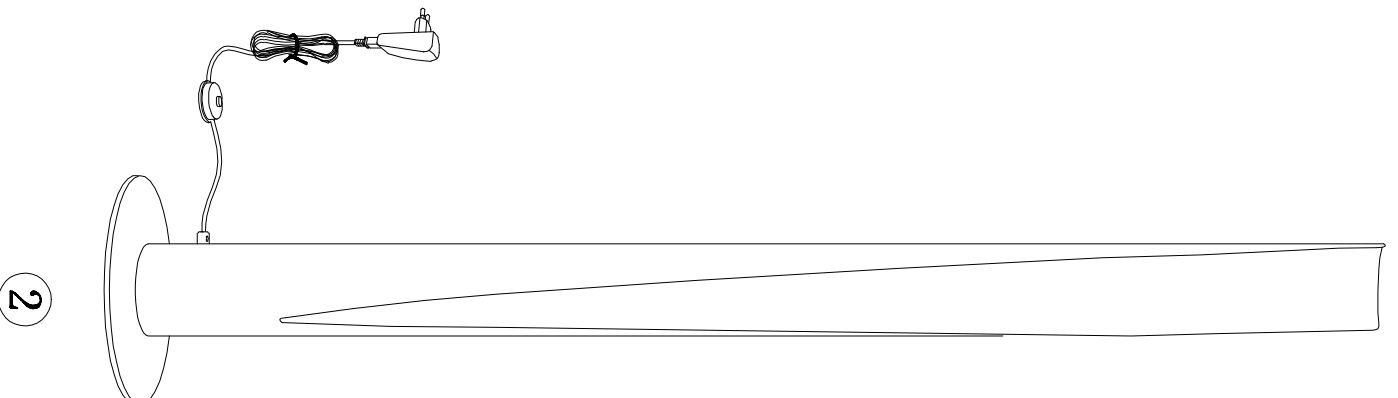

KARRE

DESIGN

61165 FLOOR LAMP TUBE DUO

NO.	A	B	C
TYPE			
QTY	1PCS	1PCS	2PCS