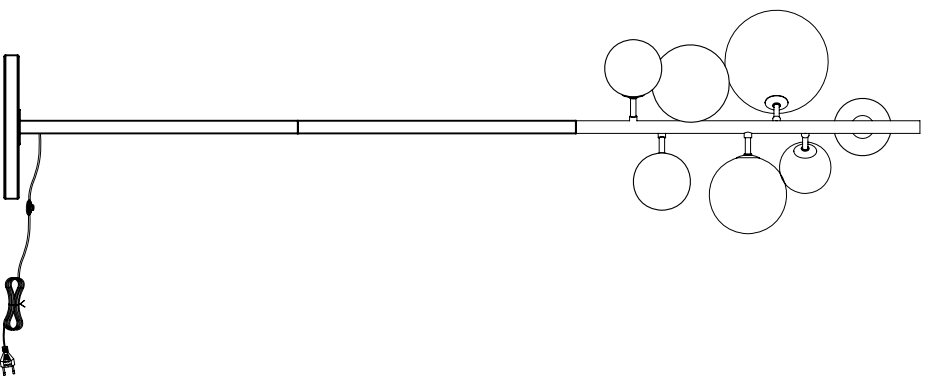

61399 Floor Lamp Bello Sette

KARE
DESIGN

PARTS LIST		Qty
A		4
B		2
C		1
D		1