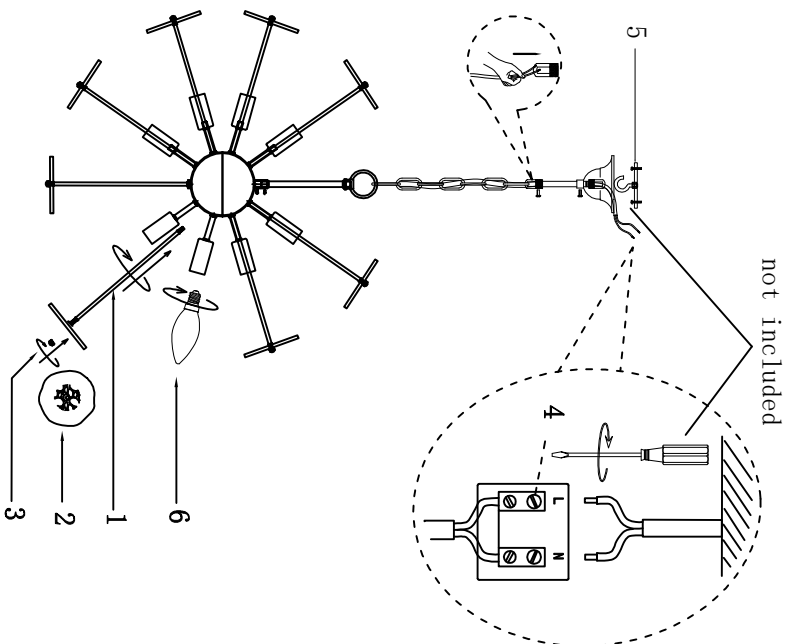

KARRE DESIGN

#61473. Pendant Lamp Chips Colore Chrome Ø61cm

- 1 ————— (31 PCS)
- 2 (16 PCS)
- 3 . (31 PCS)
- 4 (1 PCS)
- 5 (1 PCS)
- 6 (NOT INCLUDED)