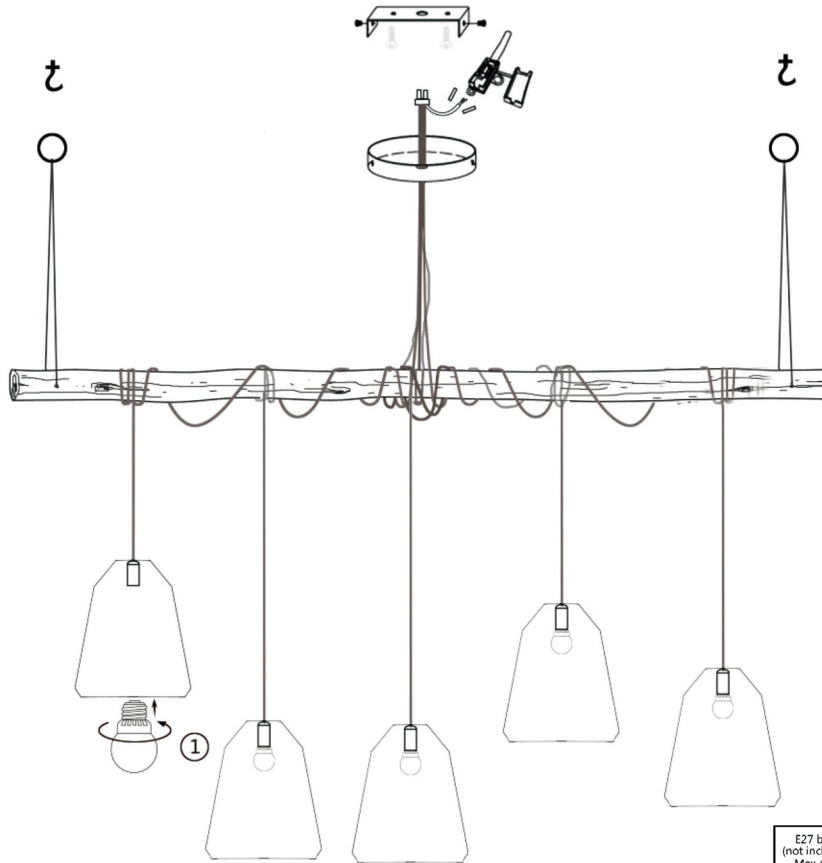

**KARE**  
DESIGN

61917Pendant Lamp Dining Concrete Cinque

E27 bulb (not included) Max 40W	(not included)	(not included)	⌘
5 pcs	2 pcs	2 pcs	2 pcs