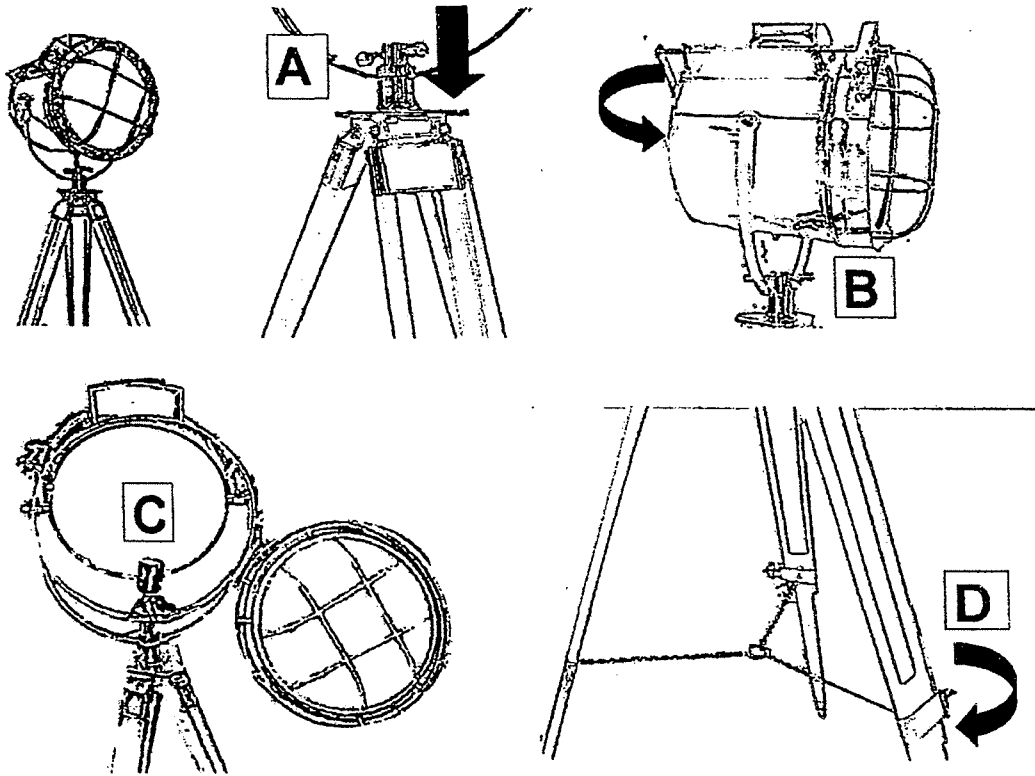

KARE
DESIGN

64782
SL SPOTLIGHT

NO	A	B	C	D
PARTS				
QTY	1 PC	1 PC	1 PC	3 PC