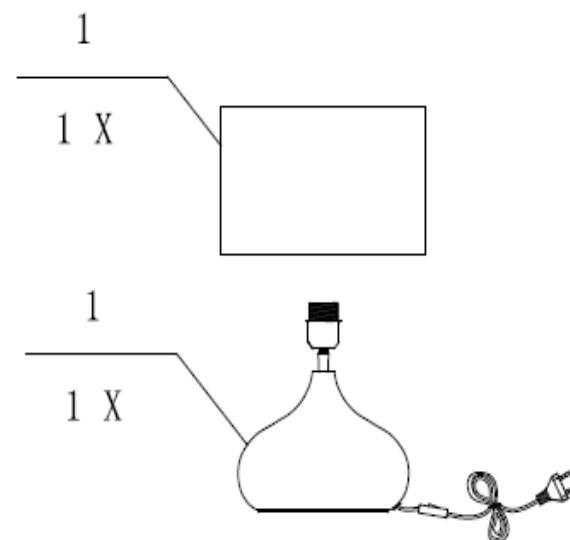

# 67863/53701/53702 Table Lamp Mamo Deluxe

**KARE**  
DESIGN

1 X

# 67863/53701/53702 Table Lamp Mamo Deluxe

**KARE**  
DESIGN

Bulb not Included

Attention:

1. For indoor use only.

2. The external flexible cable or cord of this luminaire can not be replaced; if the cord is damaged, the luminaire shall be destroyed