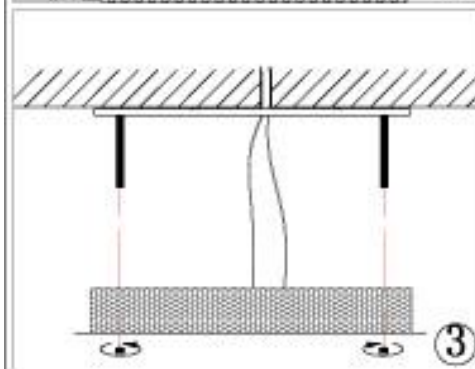

68009 HL Falling Diamond Spirale

KARE
DESIGN

(screws and dowels must be prepared by customer)