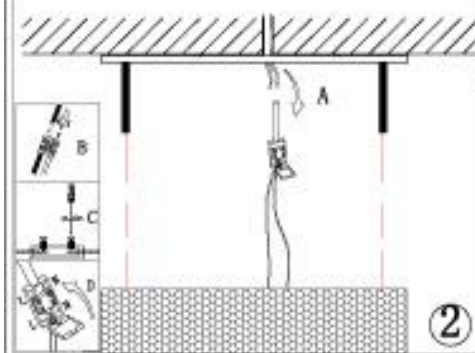

68009 HL Falling Diamond Spirale

KARE
DESIGN

(screws and dowels must be prepared by customer)