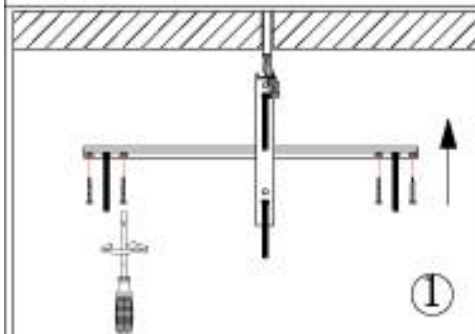

68009 HL Falling Diamond Spirale

KARE
DESIGN

(screws and dowels must be prepared by customer)