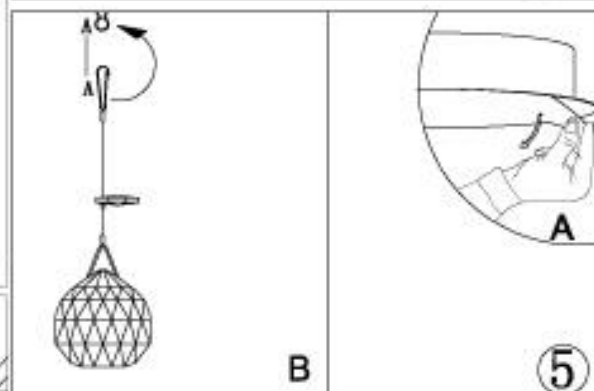

68009 HL Falling Diamond Spirale

KARE
DESIGN

(screws and dowels must be prepared by customer)