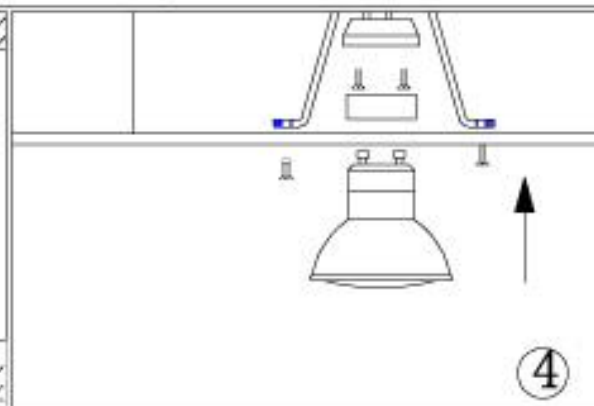

68009 HL Falling Diamond Spirale

KARE
DESIGN

(screws and dowels must be prepared by customer)