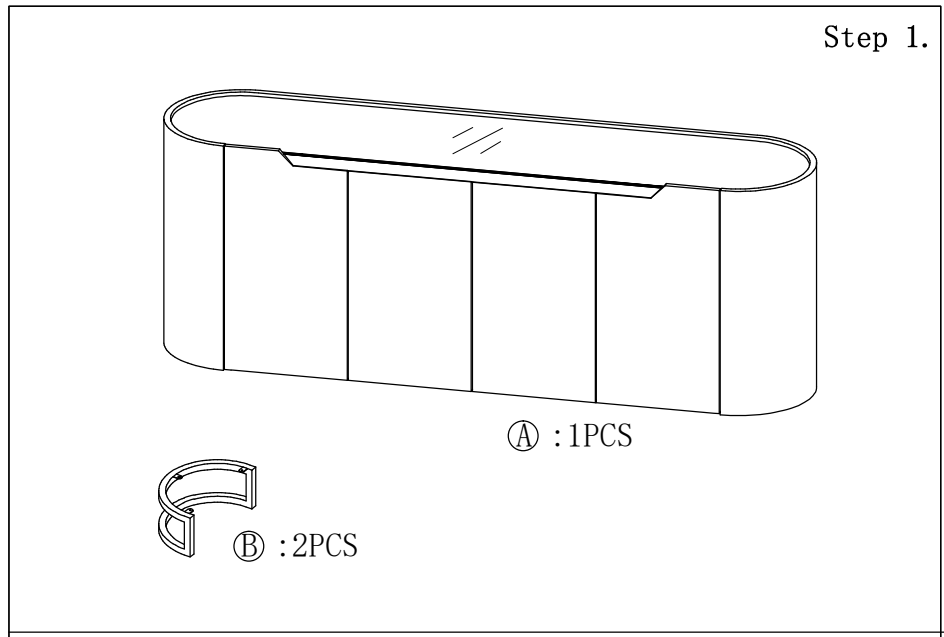

30 Min

Components:

Anti-tipping assembly instruction