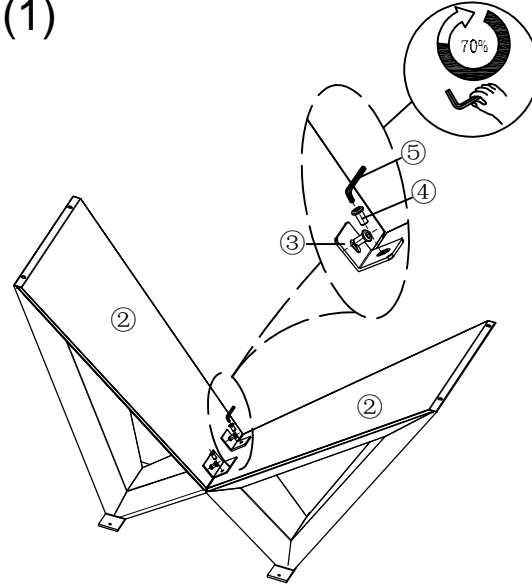

2 PERSON
ASSEMBLY

ABOUT
20 MIN.
ASSEMBLY

70249/Extension Table Nelly 180(40+40)x90cm

KARE DESIGN

① ×1pc

② ×2pcs

③ ×2pcs

④ ×8pcs
M8*16mm

⑤ ×1pc
#6

(1)

(2)

(3)

(4)