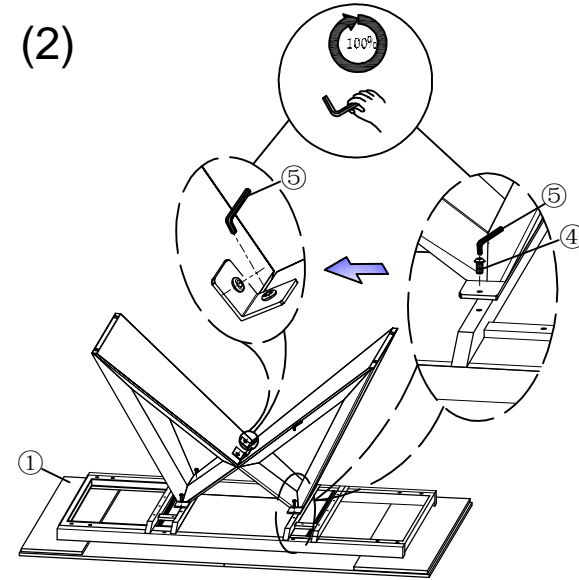

2 PERSON
ASSEMBLY

ABOUT
20 MIN.
ASSEMBLY

70249/Extension Table Nelly 180(40+40)x90cm

KARE DESIGN

① ×1pc

② ×2pcs

③ ×2pcs

④ ×8pcs
M8*16mm

⑤ ×1pc
#6

(1)

(2)

(3)

(4)