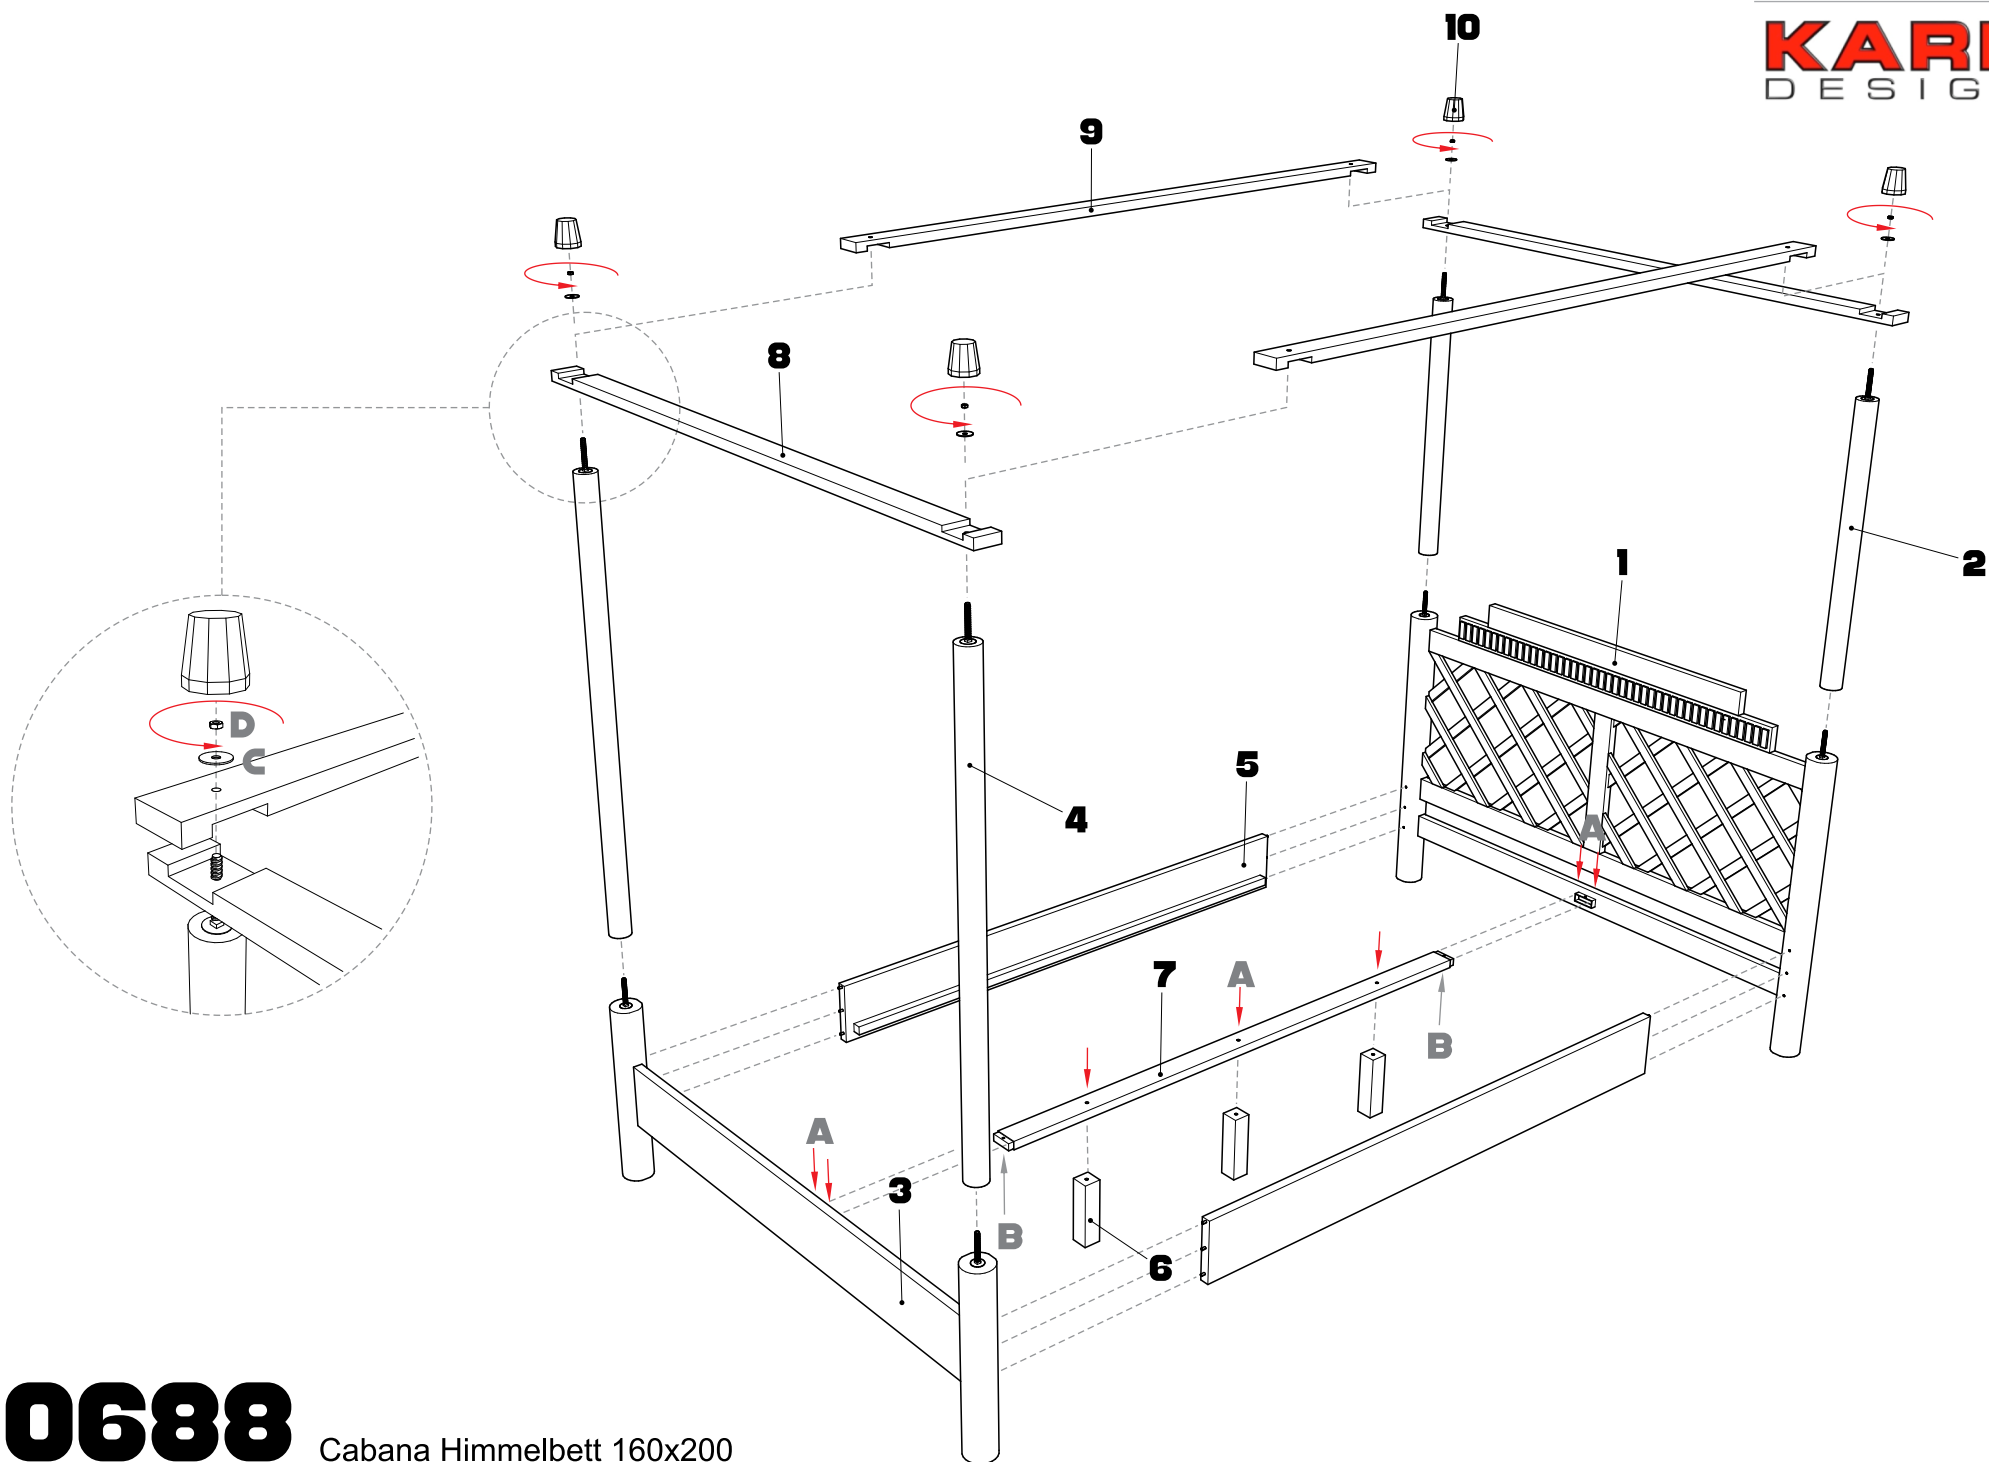

70688

Cabana Himmelbett 160x200

KARE
DESIGN

1
1x

2
2x

3
1x

4
2x

5
2x

D  4x

70688

Cabana Himmelbett 160x200