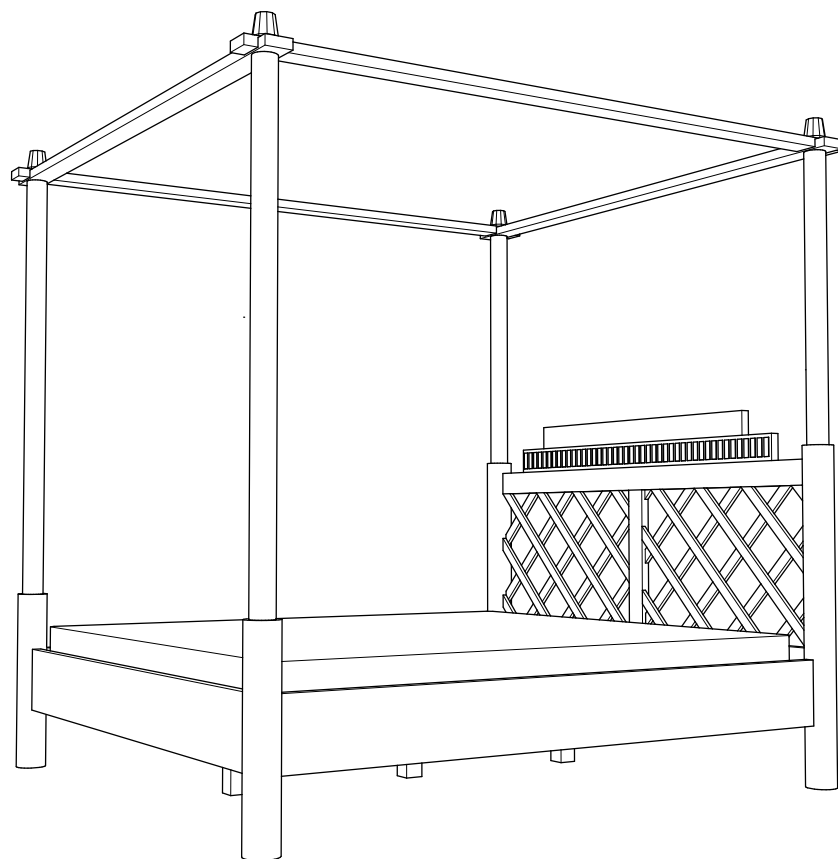

70688

Cabana Himmelbett 160x200

KARE
DESIGN

1
1x

2
2x

3
1x

4
2x

5
2x

D  4x

70688

Cabana Himmelbett 160x200