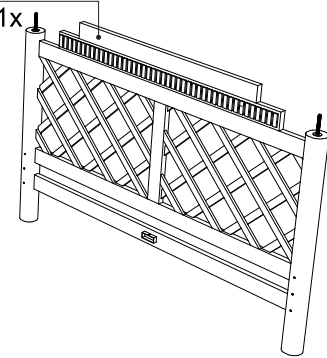

70688

Cabana Himmelbett 160x200

KARE
DESIGN

1
1x

2
2x

3
1x

4
2x

5
2x