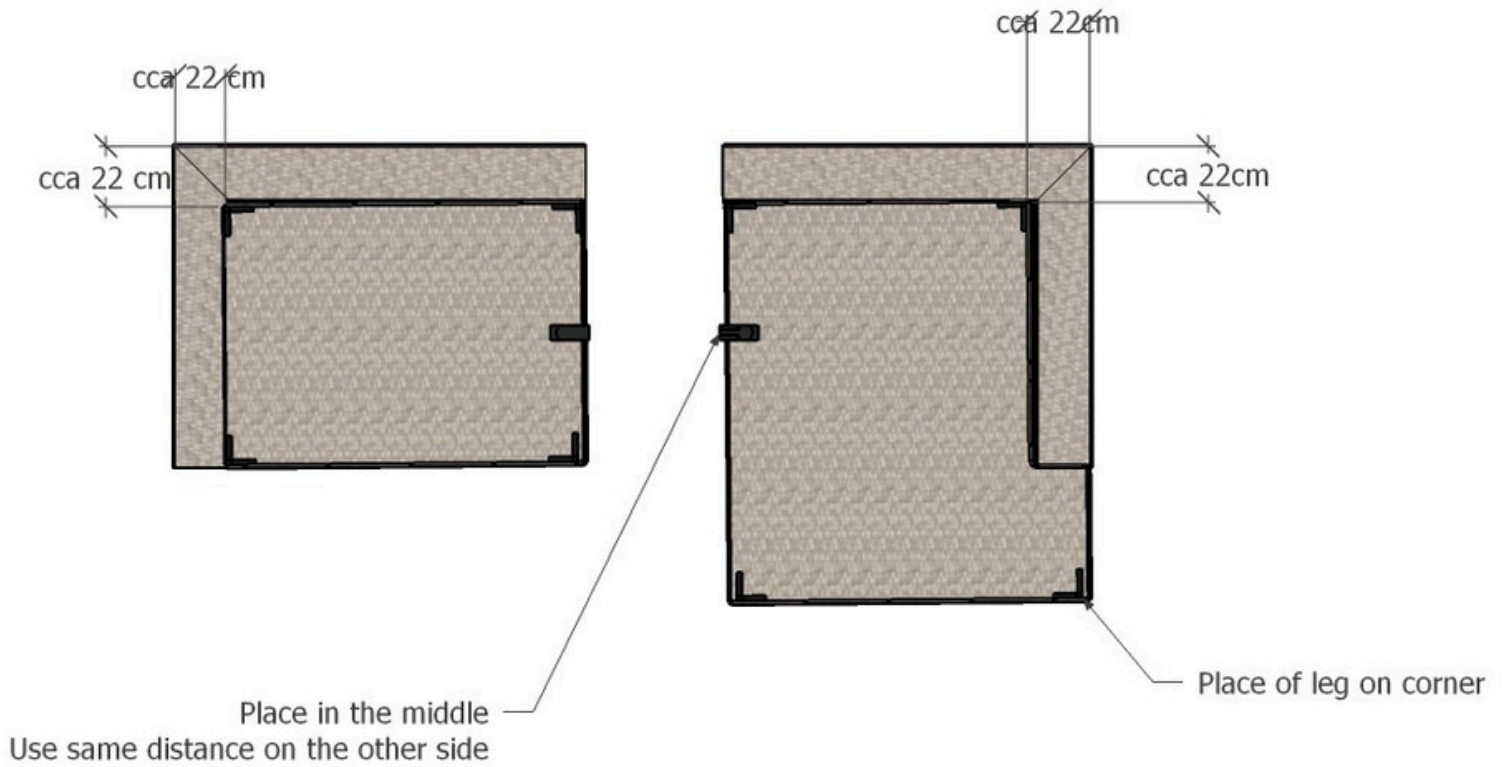

ASSEMBLY INSTRUCTIONS

JIMMY SOFA

PARTS

Legs	8 PC	
Hook	1 SETS	
Screw	36 PC	