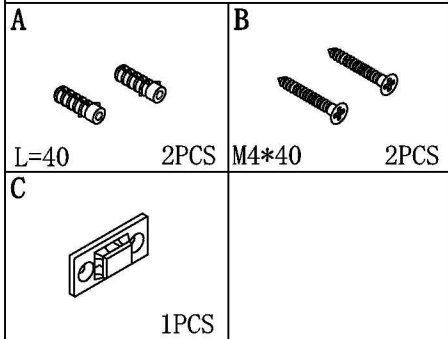

# 71174 Dresser Groove 100x75cm

**KARE**  
DESIGN

2 PERSON  
ASSEMBLY

ABOUT  
10 MIN.  
ASSEMBLY