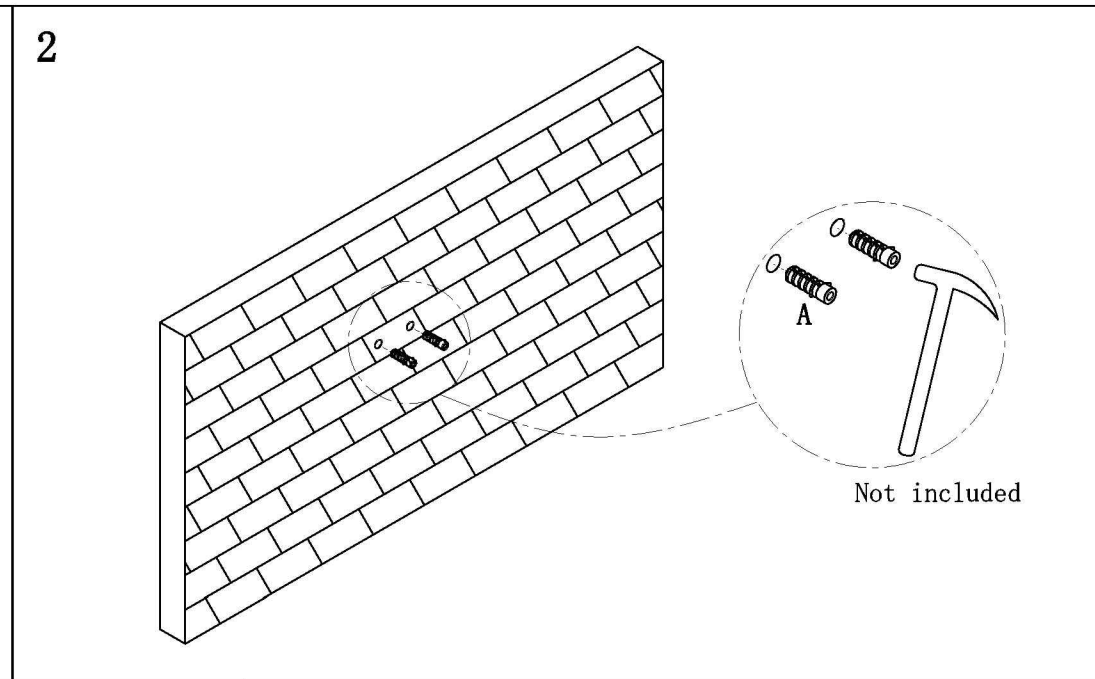

# 71174 Dresser Groove 100x75cm

**KARE**  
DESIGN

2 PERSON  
ASSEMBLY

ABOUT  
10 MIN.  
ASSEMBLY