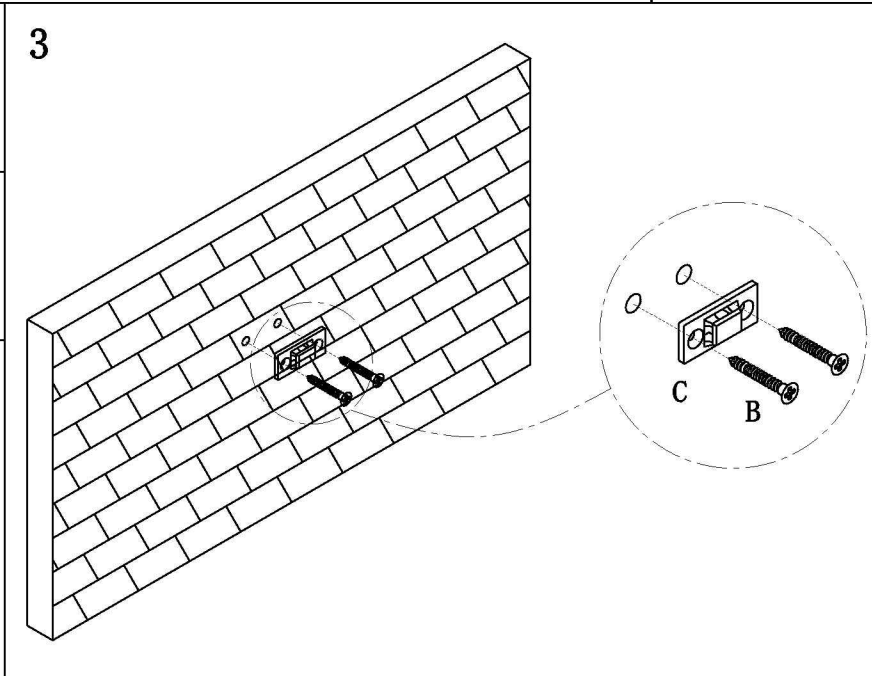

# 71174 Dresser Groove 100x75cm

**KARE**  
DESIGN

2 PERSON  
ASSEMBLY

ABOUT  
10 MIN.  
ASSEMBLY