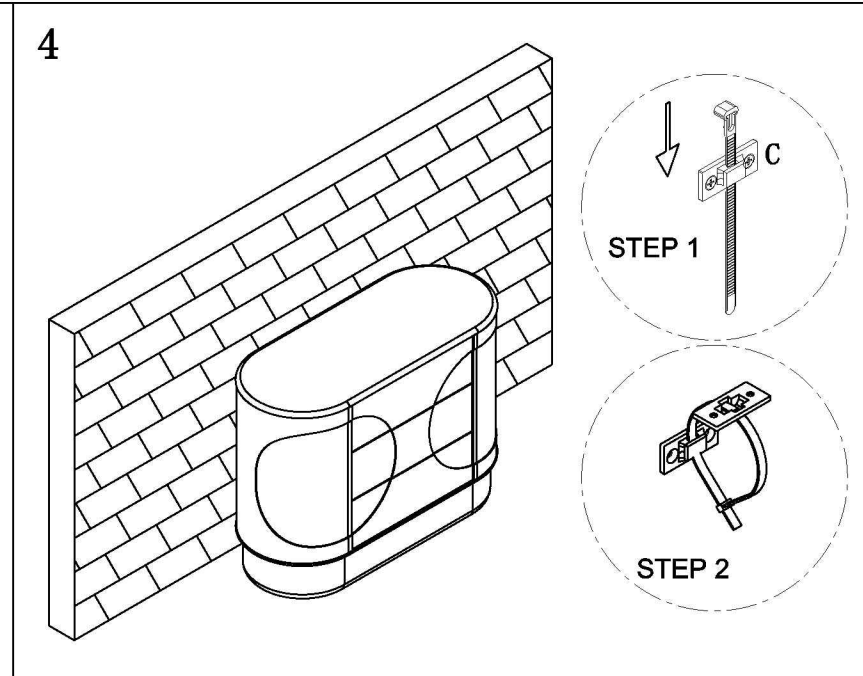

# 71174 Dresser Groove 100x75cm

**KARE**  
DESIGN

2 PERSON  
ASSEMBLY

ABOUT  
10 MIN.  
ASSEMBLY