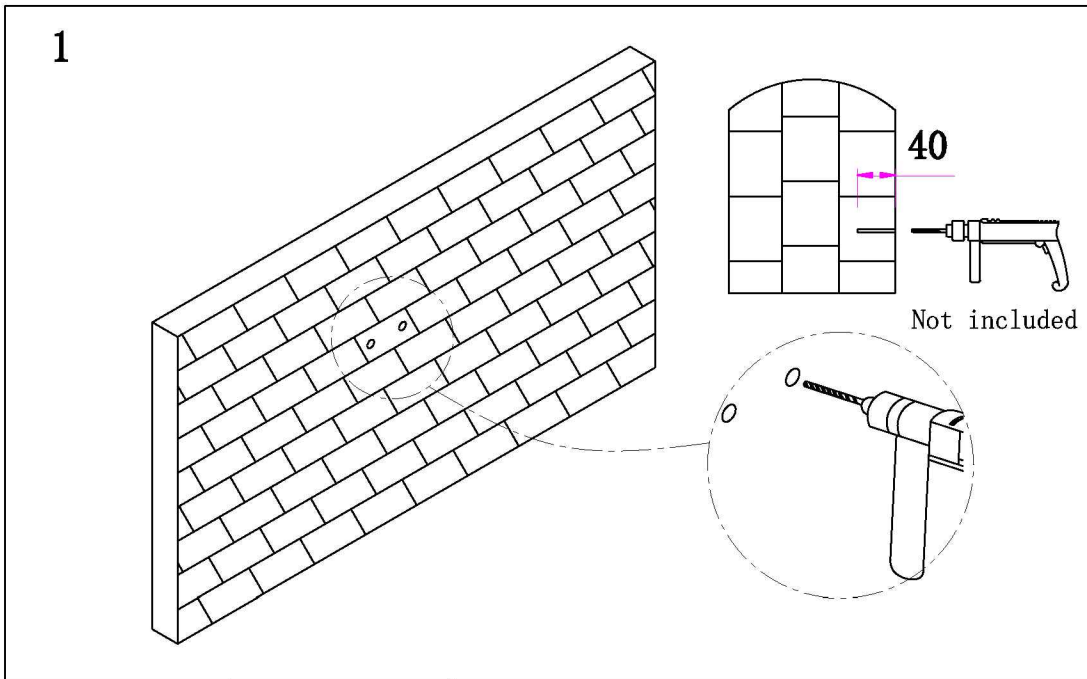

# 71174 Dresser Groove 100x75cm

**KARE**  
DESIGN

2 PERSON  
ASSEMBLY

ABOUT  
10 MIN.  
ASSEMBLY