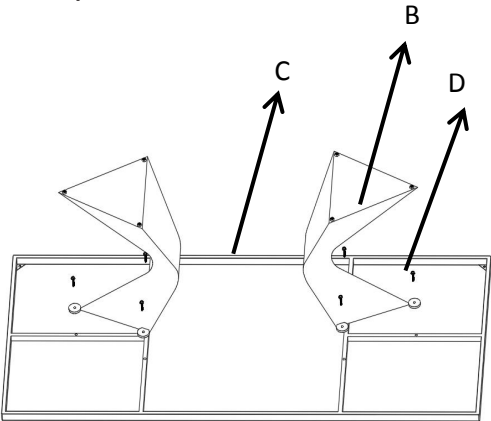

85817-TABLE GLORIA BLACK 200*100CM

41547-TABLE GLORIA GREIGE 200x100CM

71186-TABLE GLORIA TRAVERTIN GREIGE 200x100CM

X2

	ceramic	1pcs	A
	leg	2pcs	B
	framework	1pcs	C
	screw(M8*25)	6pcs	D
	adjustable rubber plug	6pcs	E
	wrench	1pcs	F

Step 1

Step 2