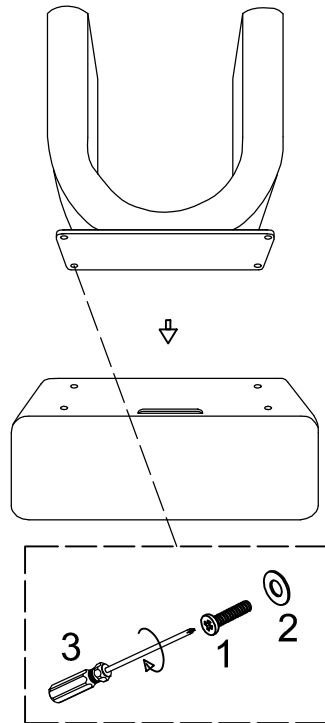

71248

Dresser Small Eliano Yellow 57x50cm

KARE
DESIGN

Assembly Instruction

Figure 1

Figure 2

Parts Details

Part No		QTY
A		1PC
B		1PC
1	 M6*30	4PCS
2	 φ6*φ20	4PCS
3		1PC