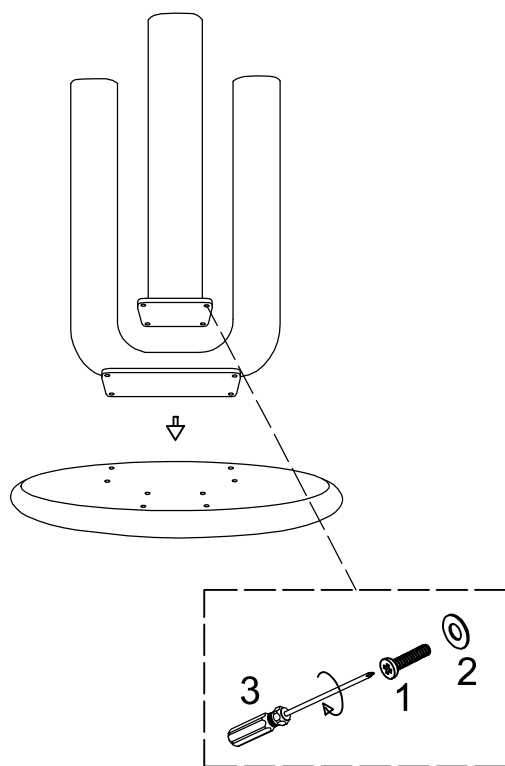

71249

Side Table Eliano Orange Ø50cm

KARE
DESIGN

Assembly Instruction

Figure 1

Figure 2

Parts Details

Part No		QTY
A		1PC
B		1PC
C		1PC
1	 M6*25	8PCS
2	 φ6*φ20	8PCS
3		1PC