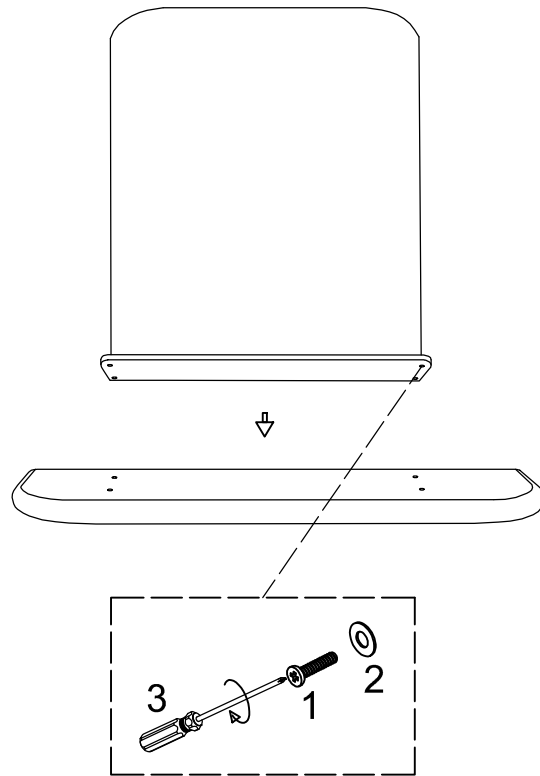

71253

Console Eliano Yellow 120x81cm

KARE

DESIGN

Assembly Instruction

Figure 1

Figure 2

Parts Details

Part No		QTY
A		1PC
B		1PC
1	 M6*30	4PCS
2	 φ6*φ20	4PCS
3		1PC